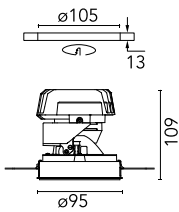

Light Shooter HP Adjustable No Trim Dimmable

03.6570.40ADA - White

High-performance recessed luminaire with LED light source. Remote 220-240V power supply included.