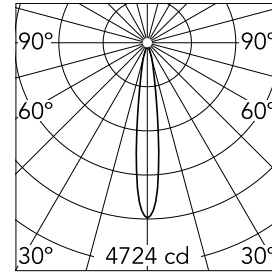

### Main specifications

<b>Number of heads</b>	1	<b>Net lumen (lm)</b>	453
<b>Lamp category</b>	LED	<b>Mountings</b>	Ceiling recessed
<b>Power (W)</b>	11W	<b>Environment</b>	Indoor dry location
<b>CCT (K)</b>	3000K		
<b>CRI</b>	90		

### Optical

<b>Lighting type</b>	Direct
<b>LED type</b>	Power LED
<b>Light distribution</b>	Symmetric
<b>Optical type</b>	Spot
<b>Beam angle (°)</b>	14°

<b>Beam Angle:</b>	14°	
<b>h(m)</b>	<b>E(lx)</b>	<b>D(m)</b>
1	4724	0.25
2	1181	0.50
3	525	0.75
4	295	0.99
5	189	1.24

Luminous flux luminaire  
453 lm (EXTREME CUT OFF)

### Physical

<b>Color</b>	White	<b>Rotation (°)</b>	360
<b>Orientation</b>	Adjustable		
<b>Recessed depth (mm)</b>	170		
<b>Weight (kg)</b>	0.45		
<b>Tilt (°)</b>	40		