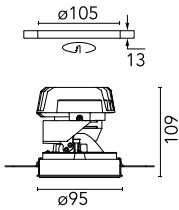

Light Shooter HP Adjustable No Trim

03.6573.40 - White

High-performance recessed luminaire with LED light source. Remote 220-240V power supply included.

Main specifications

Number of heads	1	Net lumen (lm)	592
Lamp category	LED	Mountings	Ceiling recessed
Power (W)	11W	Environment	Indoor
CCT (K)	2700K		
CRI	90		

Optical

Lighting type	Direct
LED type	Power LED
Light distribution	Symmetric
Optical type	Flood
Beam angle (°)	29
Beam angle C90-270 (°)	29

Beam Angle:	29°		
h(m)	E(lx)	D(m)	
1	1912	0.51	
2	478	1.03	
3	212	1.54	
4	119	2.05	
5	76	2.56	

Luminous flux luminaire
592 lm (EXTREME CUT OFF)

Electrical

Frequency (Hz)	50/60	Insulation class	II
Dimmable	No		
Driver	Remote		
Driver type	Electronic		
Emergency	Without		

Physical

Color	White	Rotation (°)	360
Orientation	Adjustable		
Recessed depth (mm)	170		
Weight (kg)	0.45		
Tilt (°)	40		