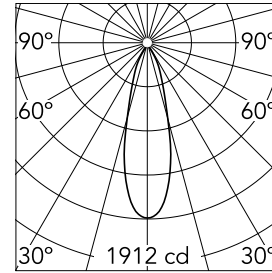

Optical

Lighting type	Direct
LED type	Power LED
Light distribution	Symmetric
Optical type	Flood
Beam angle (°)	29
Beam angle C90-270 (°)	29

Beam Angle:	29°		
h(m)	E(lx)	D(m)	
1	1912	0.51	
2	478	1.03	
3	212	1.54	
4	119	2.05	
5	76	2.56	

Luminous flux luminaire
592 lm (EXTREME CUT OFF)

Electrical

Frequency (Hz)	50/60	Insulation class	II
Dimmable	No		
Driver	Remote		
Driver type	Electronic		
Emergency	Without		

Physical

Color	White	Rotation (°)	360
Orientation	Adjustable		
Recessed depth (mm)	170		
Weight (kg)	0.45		
Tilt (°)	40		