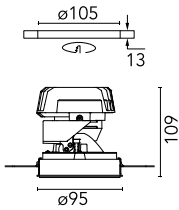

Light Shooter HP Adjustable No Trim

■ 03.6572.14 - Black

High-performance recessed luminaire with LED light source. Remote 220-240V power supply included.

Main specifications

Number of heads	1	Net lumen (lm)	420
Lamp category	LED	Mountings	Ceiling recessed
Power (W)	11W	Environment	Indoor dry location
CCT (K)	2700K		
CRI	90		

Optical

Lighting type	Direct
LED type	Power LED
Light distribution	Symmetric
Optical type	Spot
Beam angle (°)	14
Beam angle C90-270 (°)	14

Beam Angle:	14°		
h(m)	E(lx)	D(m)	
1	4285	0.25	
2	1071	0.51	
3	476	0.76	
4	268	1.02	
5	171	1.27	

Luminous flux luminaire
420 lm (EXTREME CUT OFF)

Electrical

Frequency (Hz)	50/60	Insulation class	II
Dimmable	No		
Driver	Remote included		
Driver type	Non Dimmable		
Emergency	Without		

Physical

Color	Black	Rotation (°)	360
Orientation	Adjustable		
Recessed depth (mm)	170		
Weight (kg)	0.45		
Tilt (°)	40		