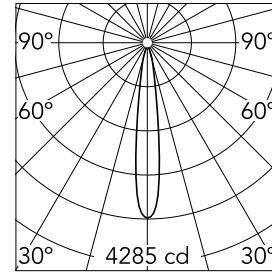

Optical

Lighting type	Direct
LED type	Power LED
Light distribution	Symmetric
Optical type	Spot
Beam angle (°)	14
Beam angle C90-270 (°)	14

Beam Angle:	14°		
h(m)	E(lx)	D(m)	
1	4285	0.25	
2	1071	0.51	
3	476	0.76	
4	268	1.02	
5	171	1.27	

Luminous flux luminaire
420 lm (EXTREME CUT OFF)

Electrical

Frequency (Hz)	50/60	Insulation class	II
Dimmable	No		
Driver	Remote included		
Driver type	Non Dimmable		
Emergency	Without		

Physical

Color	Black	Rotation (°)	360
Orientation	Adjustable		
Recessed depth (mm)	170		
Weight (kg)	0.45		
Tilt (°)	40		