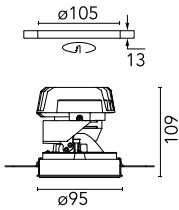

Light Shooter HP Adjustable No Trim

03.6571.40A - White

High-performance recessed luminaire with LED light source. Remote 220-240V power supply included.

Main specifications

Number of heads	1	Net lumen (lm)	598
Lamp category	LED	Mountings	Ceiling recessed
Power (W)	11W	Environment	Indoor dry location
CCT (K)	3000K		
CRI	90		

Optical

Lighting type	Direct
LED type	Power LED
Light distribution	Symmetric
Optical type	Flood
Beam angle (°)	28
Beam angle C90-270 (°)	28

Beam Angle:	28°		
h(m)	E(lx)	D(m)	
1	2015	0.50	
2	504	1.01	
3	224	1.51	
4	126	2.02	
5	81	2.52	

Physical

Color	White	Rotation (°)	360
Orientation	Adjustable		
Recessed depth (mm)	170		
Weight (kg)	0.45		
Tilt (°)	40		

Note

LED: All the models include an accessory for IP54. Pre-installation frame included in No Trim versions.