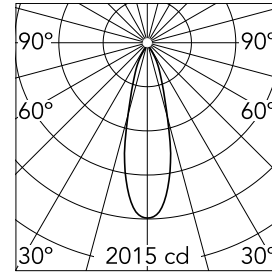

Light Shooter HP Adjustable No Trim

03.6571.40A - White

High-performance recessed luminaire with LED light source. Remote 220-240V power supply included.

Main specifications

Number of heads	1	Net lumen (lm)	598
Lamp category	LED	Mountings	Ceiling recessed
Power (W)	11W	Environment	Indoor dry location
CCT (K)	3000K		
CRI	90		

Optical

Lighting type	Direct
LED type	Power LED
Light distribution	Symmetric
Optical type	Flood
Beam angle (°)	28
Beam angle C90-270 (°)	28

Beam Angle:	28°		
h(m)	E(lx)	D(m)	
1	2015	0.50	
2	504	1.01	
3	224	1.51	
4	126	2.02	
5	81	2.52	

Physical

Color	White	Rotation (°)	360
Orientation	Adjustable		
Recessed depth (mm)	170		
Weight (kg)	0.45		
Tilt (°)	40		

Note

LED: All the models include an accessory for IP54. Pre-installation frame included in No Trim versions.