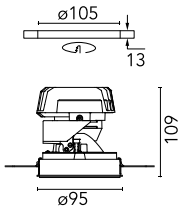

Light Shooter HP Adjustable No Trim

■ 03.6571.14A - Black

High-performance recessed luminaire with LED light source. Remote 220-240V power supply included.