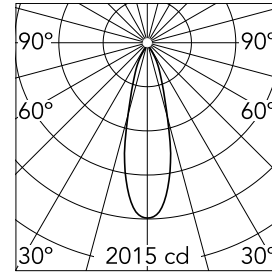

### Main specifications

<b>Number of heads</b>	1	<b>Net lumen (lm)</b>	598
<b>Lamp category</b>	LED	<b>Mountings</b>	Ceiling recessed
<b>Power (W)</b>	11W	<b>Environment</b>	Indoor dry location
<b>CCT (K)</b>	3000K		
<b>CRI</b>	90		

### Optical

<b>Lighting type</b>	Direct
<b>LED type</b>	Power LED
<b>Light distribution</b>	Symmetric
<b>Optical type</b>	Flood
<b>Beam angle (°)</b>	28
<b>Beam angle C90-270 (°)</b>	28

<b>Beam Angle:</b>	28°	
<b>h(m)</b>	<b>E(lx)</b>	<b>D(m)</b>
1	2015	0.50
2	504	1.01
3	224	1.51
4	126	2.02
5	81	2.52

Luminous flux luminaire  
598 lm (EXTREME CUT OFF)

### Physical

<b>Color</b>	Black	<b>Rotation (°)</b>	360
<b>Orientation</b>	Adjustable		
<b>Recessed depth (mm)</b>	170		
<b>Weight (kg)</b>	0.45		
<b>Tilt (°)</b>	40		