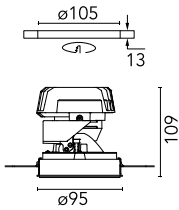

Light Shooter HP Adjustable No Trim

03.6570.40A - White

High-performance recessed luminaire with LED light source. Remote 220-240V power supply included.

Main specifications

Number of heads	1	Net lumen (lm)	453
Lamp category	LED	Mountings	Ceiling recessed
Power (W)	11W	Environment	Indoor dry location
CCT (K)	3000K		
CRI	90		

Optical

Lighting type	Direct
LED type	Power LED
Light distribution	Symmetric
Optical type	Spot
Beam angle (°)	14
Beam angle C90-270 (°)	14

Beam Angle:	14°		
h(m)	E(lx)	D(m)	
1	4724	0.25	
2	1181	0.50	
3	525	0.75	
4	295	0.99	
5	189	1.24	

Physical

Color	White	Rotation (°)	360
Orientation	Adjustable		
Recessed depth (mm)	170		
Weight (kg)	0.45		
Tilt (°)	40		

Note

LED: All the models include an accessory for IP54. Pre-installation frame included in No Trim versions.