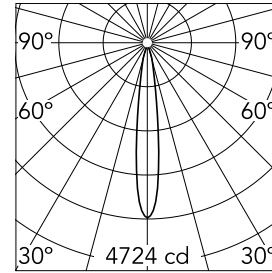

Light Shooter HP Adjustable No Trim

03.6570.40A - White

High-performance recessed luminaire with LED light source. Remote 220-240V power supply included.

Main specifications

Number of heads	1	Net lumen (lm)	453
Lamp category	LED	Mountings	Ceiling recessed
Power (W)	11W	Environment	Indoor dry location
CCT (K)	3000K		
CRI	90		

Optical

Lighting type	Direct
LED type	Power LED
Light distribution	Symmetric
Optical type	Spot
Beam angle (°)	14
Beam angle C90-270 (°)	14

Beam Angle:	14°		
h(m)	E(lx)	D(m)	
1	4724	0.25	
2	1181	0.50	
3	525	0.75	
4	295	0.99	
5	189	1.24	

Physical

Color	White	Rotation (°)	360
Orientation	Adjustable		
Recessed depth (mm)	170		
Weight (kg)	0.45		
Tilt (°)	40		

Note

LED: All the models include an accessory for IP54. Pre-installation frame included in No Trim versions.