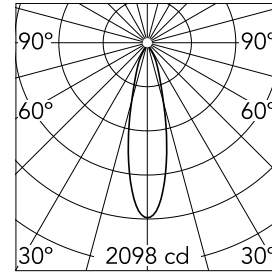

### Main specifications

<b>Number of heads</b>	1	<b>Net lumen (lm)</b>	544
<b>Lamp category</b>	LED	<b>Mountings</b>	Ceiling recessed
<b>Power (W)</b>	10W	<b>Environment</b>	Indoor dry location
<b>CCT (K)</b>	2700K		
<b>CRI</b>	90		

### Optical

<b>Lighting type</b>	Direct
<b>LED type</b>	Power LED
<b>Light distribution</b>	Symmetric
<b>Optical type</b>	Flood
<b>Beam angle (°)</b>	25

Beam Angle: 25°

h(m)	E(lx)	D(m)
1	2098	0.44
2	524	0.88
3	233	1.33
4	131	1.77
5	84	2.21

Luminous flux luminaire  
544 lm (EXTREME CUT OFF)

### Physical

<b>Color</b>	Black
<b>Orientation</b>	Fixed
<b>Trim</b>	yes
<b>Recessed depth (mm)</b>	160
<b>Weight (kg)</b>	0.45