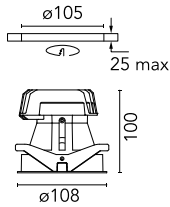

### Main specifications

<b>Number of heads</b>	1	<b>Net lumen (lm)</b>	544
<b>Lamp category</b>	LED	<b>Mountings</b>	Ceiling recessed
<b>Power (W)</b>	10W	<b>Environment</b>	Indoor dry location
<b>CCT (K)</b>	2700K		
<b>CRI</b>	90		

### Physical

<b>Color</b>	Black
<b>Orientation</b>	Fixed
<b>Trim</b>	yes
<b>Recessed depth (mm)</b>	160
<b>Weight (kg)</b>	0.45