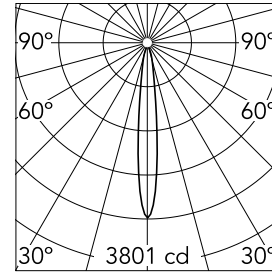

### Main specifications

<b>Number of heads</b>	1	<b>Net lumen (lm)</b>	332
<b>Lamp category</b>	LED	<b>Mountings</b>	Ceiling recessed
<b>Power (W)</b>	10W	<b>Environment</b>	Indoor dry location
<b>CCT (K)</b>	2700K		
<b>CRI</b>	90		

### Optical

<b>Lighting type</b>	Direct
<b>LED type</b>	Power LED
<b>Light distribution</b>	Symmetric
<b>Optical type</b>	Spot
<b>Beam angle (°)</b>	12°

<b>Beam Angle:</b>	12°		
<b>h(m)</b>	<b>E(lx)</b>	<b>D(m)</b>	
1	3801	0.22	
2	950	0.43	
3	422	0.65	
4	238	0.86	
5	152	1.08	

Luminous flux luminaire  
332 lm (EXTREME CUT OFF)

### Physical

<b>Color</b>	White
<b>Orientation</b>	Fixed
<b>Recessed depth (mm)</b>	160
<b>Weight (kg)</b>	0.45