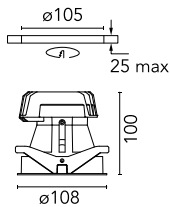

### Main specifications

<b>Number of heads</b>	1	<b>Net lumen (lm)</b>	332
<b>Lamp category</b>	LED	<b>Mountings</b>	Ceiling recessed
<b>Power (W)</b>	10W	<b>Environment</b>	Indoor dry location
<b>CCT (K)</b>	2700K		
<b>CRI</b>	90		

### Optical

<b>Lighting type</b>	Direct
<b>LED type</b>	Power LED
<b>Light distribution</b>	Symmetric
<b>Optical type</b>	Spot
<b>Beam angle (°)</b>	12°

<b>Beam Angle:</b>	12°		
<b>h(m)</b>	<b>E(lx)</b>	<b>D(m)</b>	
1	3801	0.22	
2	950	0.43	
3	422	0.65	
4	238	0.86	
5	152	1.08	

### Physical

<b>Color</b>	White
<b>Orientation</b>	Fixed
<b>Recessed depth (mm)</b>	160
<b>Weight (kg)</b>	0.45