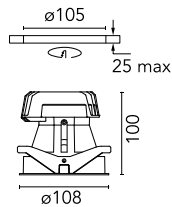

Light Shooter Fixed Trim Dimmable

■ 03.6509.14ADA - Black

High-performance recessed luminaire with LED light source. Remote 220-240V power supply included.

Main specifications

Number of heads	1	Net lumen (lm)	332
Lamp category	LED	Mountings	Ceiling recessed
Power (W)	10W	Environment	Indoor dry location
CCT (K)	2700K		
CRI	90		

Optical

Lighting type	Direct
LED type	Power LED
Light distribution	Symmetric
Optical type	Spot
Beam angle (°)	12°

Beam Angle: 12°

h(m)	E(lx)	D(m)
1	3801	0.22
2	950	0.43
3	422	0.65
4	238	0.86
5	152	1.08

Luminous flux luminaire
332 lm (EXTREME CUT OFF)