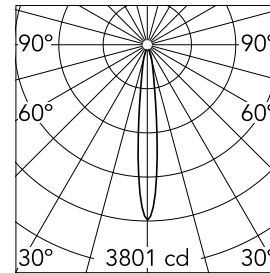

Optical

Lighting type	Direct
LED type	Power LED
Light distribution	Symmetric
Optical type	Spot
Beam angle (°)	12°

Beam Angle: 12°

h(m)	E(lx)	D(m)
1	3801	0.22
2	950	0.43
3	422	0.65
4	238	0.86
5	152	1.08

Luminous flux luminaire
332 lm (EXTREME CUT OFF)