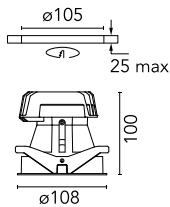

Light Shooter Fixed Trim Dimmable

■ 03.6506.14ADA - Black

High-performance recessed luminaire with LED light source. Remote 220-240V power supply included.

Main specifications

Number of heads	1	Net lumen (lm)	344
Lamp category	LED	Mountings	Ceiling recessed
Power (W)	10W	Environment	Indoor dry location
CCT (K)	3000K		
CRI	90		

Optical

Lighting type	Direct
LED type	Power LED
Light distribution	Symmetric
Optical type	Spot
Beam angle (°)	12°

Beam Angle: 12°

h(m)	E(lx)	D(m)
1	3938	0.22
2	984	0.43
3	438	0.65
4	246	0.86
5	158	1.08

Luminous flux luminaire
344 lm (EXTREME CUT OFF)