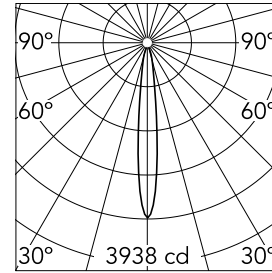

Optical

Lighting type	Direct
LED type	Power LED
Light distribution	Symmetric
Optical type	Spot
Beam angle (°)	12°

Beam Angle: 12°

h(m)	E(lx)	D(m)
1	3938	0.22
2	984	0.43
3	438	0.65
4	246	0.86
5	158	1.08

Luminous flux luminaire
344 lm (EXTREME CUT OFF)