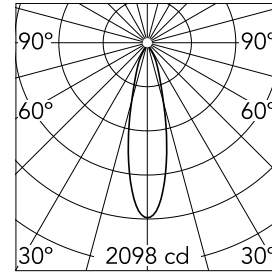

### Main specifications

<b>Number of heads</b>	1	<b>Net lumen (lm)</b>	544
<b>Lamp category</b>	LED	<b>Mountings</b>	Ceiling recessed
<b>Power (W)</b>	10W	<b>Environment</b>	Indoor dry location
<b>CCT (K)</b>	2700K		
<b>CRI</b>	90		

### Optical

<b>Lighting type</b>	Direct
<b>LED type</b>	Power LED
<b>Light distribution</b>	Symmetric
<b>Optical type</b>	Flood
<b>Beam angle (°)</b>	25
<b>Beam angle C90-270 (°)</b>	25

Beam Angle: 25°		
h(m)	E(lx)	D(m)
1	2098	0.44
2	524	0.88
3	233	1.33
4	131	1.77
5	84	2.21

Luminous flux luminaire  
544 lm (EXTREME CUT OFF)

### Physical

<b>Color</b>	White
<b>Orientation</b>	Fixed
<b>Trim</b>	yes
<b>Recessed depth (mm)</b>	160
<b>Weight (kg)</b>	0.45