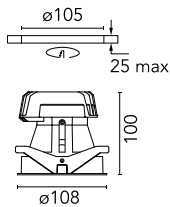

### Main specifications

<b>Number of heads</b>	1	<b>Net lumen (lm)</b>	544
<b>Lamp category</b>	LED	<b>Mountings</b>	Ceiling recessed
<b>Power (W)</b>	10W	<b>Environment</b>	Indoor dry location
<b>CCT (K)</b>	2700K		
<b>CRI</b>	90		

### Physical

<b>Color</b>	White
<b>Orientation</b>	Fixed
<b>Trim</b>	yes
<b>Recessed depth (mm)</b>	160
<b>Weight (kg)</b>	0.45