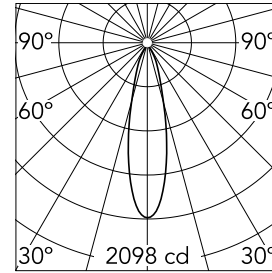

Optical

Lighting type	Direct
LED type	Power LED
Light distribution	Symmetric
Optical type	Flood
Beam angle (°)	25
Beam angle C90-270 (°)	25

Beam Angle:	25°		
h(m)	E(lx)	D(m)	
1	2098	0.44	
2	524	0.88	
3	233	1.33	
4	131	1.77	
5	84	2.21	

Luminous flux luminaire
544 lm (EXTREME CUT OFF)

Electrical

Frequency (Hz)	50/60	Emergency	Without
Voltage (V)	12.00	Insulation class	II
Dimmable	No		
Driver	Remote		
Driver type	Electronic		

Physical

Color	Black
Orientation	Fixed
Recessed depth (mm)	160
Weight (kg)	0.45