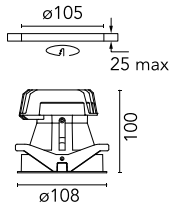

Light Shooter Fixed Trim

■ 03.6510.14A - Black

High-performance recessed luminaire with LED light source. Remote 220-240V power supply included.

Main specifications

Number of heads	1	Net lumen (lm)	544
Lamp category	LED	Mountings	Ceiling recessed
Power (W)	10W	Environment	Indoor
CCT (K)	2700K		
CRI	90		

Optical

Lighting type	Direct
LED type	Power LED
Light distribution	Symmetric
Optical type	Flood
Beam angle (°)	25
Beam angle C90-270 (°)	25

Beam Angle:	25°		
h(m)	E(lx)	D(m)	
1	2098	0.44	
2	524	0.88	
3	233	1.33	
4	131	1.77	
5	84	2.21	

Luminous flux luminaire
544 lm (EXTREME CUT OFF)

Electrical

Frequency (Hz)	50/60	Emergency	Without
Voltage (V)	12.00	Insulation class	II
Dimmable	No		
Driver	Remote		
Driver type	Electronic		

Physical

Color	Black
Orientation	Fixed
Recessed depth (mm)	160
Weight (kg)	0.45