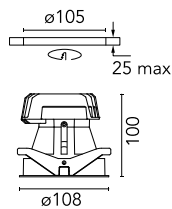

Light Shooter Fixed Trim

03.6507.40A - White

High-performance recessed luminaire with LED light source. Remote 220-240V power supply included.

Main specifications

Number of heads	1	Net lumen (lm)	564
Lamp category	LED	Mountings	Ceiling recessed
Power (W)	10W	Environment	Indoor dry location
CCT (K)	3000K		
CRI	90		

Optical

Lighting type	Direct
LED type	Power LED
Light distribution	Symmetric
Optical type	Flood
Beam angle (°)	25
Beam angle C90-270 (°)	25

Beam Angle: 25°		
h(m)	E(lx)	D(m)
1	2173	0.44
2	543	0.88
3	241	1.33
4	136	1.77
5	87	2.21

Physical

Color	White
Orientation	Fixed
Recessed depth (mm)	160
Weight (kg)	0.45

Note

LED: All the models include an accessory for IP54.

Light Shooter Fixed Trim

Honeycomb
08.8412.14

Elliptical light distribution lens
08.8041.68