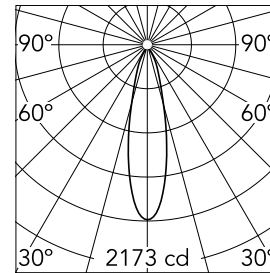

Light Shooter Fixed Trim

03.6507.40A - White

High-performance recessed luminaire with LED light source. Remote 220-240V power supply included.

Main specifications

Number of heads	1	Net lumen (lm)	564
Lamp category	LED	Mountings	Ceiling recessed
Power (W)	10W	Environment	Indoor dry location
CCT (K)	3000K		
CRI	90		

Optical

Lighting type	Direct
LED type	Power LED
Light distribution	Symmetric
Optical type	Flood
Beam angle (°)	25
Beam angle C90-270 (°)	25

Beam Angle: 25°		
h(m)	E(lx)	D(m)
1	2173	0.44
2	543	0.88
3	241	1.33
4	136	1.77
5	87	2.21

Physical

Color	White
Orientation	Fixed
Recessed depth (mm)	160
Weight (kg)	0.45

Note

LED: All the models include an accessory for IP54.

Light Shooter Fixed Trim

Honeycomb
08.8412.14

Elliptical light distribution lens
08.8041.68