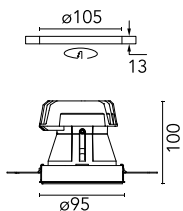

### Main specifications

Number of heads	1	Net lumen (lm)	544
Lamp category	LED	Mountings	Ceiling recessed
Power (W)	10W	Environment	Indoor dry location
CCT (K)	2700K		
CRI	90		

### Optical

Lighting type	Direct
LED type	Power LED
Light distribution	Symmetric
Optical type	Flood
Beam angle (°)	25

Beam Angle:	25°		
	h(m)	E(lx)	D(m)
1	2098	0.44	
2	524	0.88	
3	233	1.33	
4	131	1.77	
5	84	2.21	

### Physical

Color	Black
Orientation	Fixed
Recessed depth (mm)	160
Weight (kg)	0.45