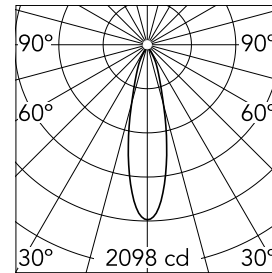

### Main specifications

Number of heads	1	Net lumen (lm)	544
Lamp category	LED	Mountings	Ceiling recessed
Power (W)	10W	Environment	Indoor dry location
CCT (K)	2700K		
CRI	90		

### Optical

Lighting type	Direct
LED type	Power LED
Light distribution	Symmetric
Optical type	Flood
Beam angle (°)	25

Beam Angle:	25°		
	h(m)	E(lx)	D(m)
1	2098	0.44	
2	524	0.88	
3	233	1.33	
4	131	1.77	
5	84	2.21	

Luminous flux luminaire  
544 lm (EXTREME CUT OFF)

### Physical

Color	Black
Orientation	Fixed
Recessed depth (mm)	160
Weight (kg)	0.45