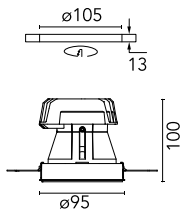

Light Shooter Fixed No Trim Dimmable

■ 03.6529.14ADA - Black

High-performance recessed luminaire with LED light source. Remote 220-240V power supply included.

Main specifications

Number of heads	1	Net lumen (lm)	332
Lamp category	LED	Mountings	Ceiling recessed
Power (W)	10W	Environment	Indoor dry location
CCT (K)	2700K		
CRI	90		

Optical

Lighting type	Direct
LED type	Power LED
Light distribution	Symmetric
Optical type	Spot
Beam angle (°)	12°

Beam Angle:	12°		
	h(m)	E(lx)	D(m)
1	3801	0.22	
2	950	0.43	
3	422	0.65	
4	238	0.86	
5	152	1.08	

Luminous flux luminaire
332 lm (EXTREME CUT OFF)

Electrical

Dimmable	Yes
Driver	Remote included
Driver type	Dimmable 1-10V, Dimmable DALI 1
Emergency	Without
Insulation class	II

Physical

Color	Black
Orientation	Fixed
Recessed depth (mm)	160
Weight (kg)	0.45

Note

Accessory to reach IP54 incorporated. Pre-installation frame included in No Trim versions.

Light Shooter Fixed No Trim Dimmable

Honeycomb
08.8412.14

Elliptical light distribution lens
08.8041.68