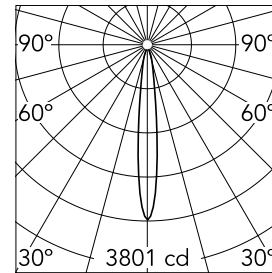

Optical

Lighting type	Direct
LED type	Power LED
Light distribution	Symmetric
Optical type	Spot
Beam angle (°)	12°

Beam Angle:	12°		
	h(m)	E(lx)	D(m)
1	3801	0.22	
2	950	0.43	
3	422	0.65	
4	238	0.86	
5	152	1.08	