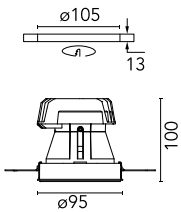

Light Shooter Fixed No Trim Dimmable

■ 03.6527.14ADA - Black

High-performance recessed luminaire with LED light source. Remote 220-240V power supply included.

Main specifications

| | | | |
|------------------------|-------|-----------------------|---------------------|
| Number of heads | 1 | Net lumen (lm) | 564 |
| Lamp category | LED | Mountings | Ceiling recessed |
| Power (W) | 10W | Environment | Indoor dry location |
| CCT (K) | 3000K | | |
| CRI | 90 | | |

Optical

| | |
|---------------------------|-----------|
| Lighting type | Direct |
| LED type | Power LED |
| Light distribution | Symmetric |
| Optical type | Flood |
| Beam angle (°) | 25 |

Beam Angle: 25°

| h(m) | E(lx) | D(m) |
|------|-------|------|
| 1 | 2173 | 0.44 |
| 2 | 543 | 0.88 |
| 3 | 241 | 1.33 |
| 4 | 136 | 1.77 |
| 5 | 87 | 2.21 |

Luminous flux luminaire
564 lm (EXTREME CUT OFF)

Electrical

Physical

| | |
|----------------------------|-------|
| Color | Black |
| Orientation | Fixed |
| Recessed depth (mm) | 160 |
| Weight (kg) | 0.45 |

Note

LED: All the models include an accessory for IP54. Pre-installation frame included in No Trim versions.