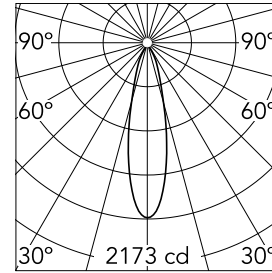

Optical

| | |
|---------------------------|-----------|
| Lighting type | Direct |
| LED type | Power LED |
| Light distribution | Symmetric |
| Optical type | Flood |
| Beam angle (°) | 25 |

Beam Angle: 25°

| h(m) | E(lx) | D(m) |
|------|-------|------|
| 1 | 2173 | 0.44 |
| 2 | 543 | 0.88 |
| 3 | 241 | 1.33 |
| 4 | 136 | 1.77 |
| 5 | 87 | 2.21 |

Luminous flux luminaire
564 lm (EXTREME CUT OFF)

Electrical