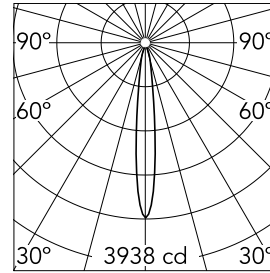

### Main specifications

<b>Number of heads</b>	1	<b>Net lumen (lm)</b>	344
<b>Lamp category</b>	LED	<b>Mountings</b>	Ceiling recessed
<b>Power (W)</b>	10W	<b>Environment</b>	Indoor dry location
<b>CCT (K)</b>	3000K		
<b>CRI</b>	90		

### Optical

<b>Lighting type</b>	Direct
<b>LED type</b>	Power LED
<b>Light distribution</b>	Symmetric
<b>Optical type</b>	Spot
<b>Beam angle (°)</b>	12°

<b>Beam Angle:</b>	12°		
<b>h(m)</b>	<b>E(lx)</b>	<b>D(m)</b>	
1	3938	0.22	
2	984	0.43	
3	438	0.65	
4	246	0.86	
5	158	1.08	

Luminous flux luminaire  
344 lm (EXTREME CUT OFF)

### Physical

<b>Color</b>	White
<b>Orientation</b>	Fixed
<b>Recessed depth (mm)</b>	160
<b>Weight (kg)</b>	0.45