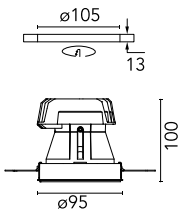

### Main specifications

<b>Number of heads</b>	1	<b>Net lumen (lm)</b>	344
<b>Lamp category</b>	LED	<b>Mountings</b>	Ceiling recessed
<b>Power (W)</b>	10W	<b>Environment</b>	Indoor dry location
<b>CCT (K)</b>	3000K		
<b>CRI</b>	90		

### Optical

<b>Lighting type</b>	Direct
<b>LED type</b>	Power LED
<b>Light distribution</b>	Symmetric
<b>Optical type</b>	Spot
<b>Beam angle (°)</b>	12°

<b>Beam Angle:</b>	12°		
<b>h(m)</b>	<b>E(lx)</b>	<b>D(m)</b>	
1	3938	0.22	
2	984	0.43	
3	438	0.65	
4	246	0.86	
5	158	1.08	

### Physical

<b>Color</b>	White
<b>Orientation</b>	Fixed
<b>Recessed depth (mm)</b>	160
<b>Weight (kg)</b>	0.45