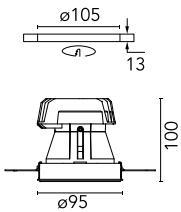

Light Shooter Fixed No Trim Dimmable

■ 03.6526.14ADA - Black

High-performance recessed luminaire with LED light source. Remote 220-240V power supply included.

Main specifications

Number of heads	1	Net lumen (lm)	344
Lamp category	LED	Mountings	Ceiling recessed
Power (W)	10W	Environment	Indoor
CCT (K)	3000K		
CRI	90		

Optical

Lighting type	Direct
LED type	Power LED
Light distribution	Symmetric
Optical type	Spot
Beam angle (°)	12°

Beam Angle:	12°		
	h(m)	E(lx)	D(m)
1	3938	0.22	
2	984	0.43	
3	438	0.65	
4	246	0.86	
5	158	1.08	

Physical

Color	Black
Orientation	Fixed
Recessed depth (mm)	160
Weight (kg)	0.45

Note

LED: All the models include an accessory for IP54. Pre-installation frame included in No Trim versions.

Light Shooter Fixed No Trim Dimmable