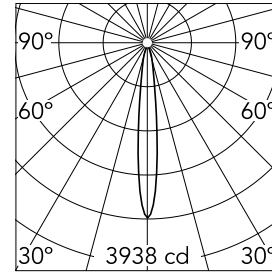

Optical

Lighting type	Direct
LED type	Power LED
Light distribution	Symmetric
Optical type	Spot
Beam angle (°)	12°

Beam Angle:	12°		
	h(m)	E(lx)	D(m)
1	3938	0.22	
2	984	0.43	
3	438	0.65	
4	246	0.86	
5	158	1.08	