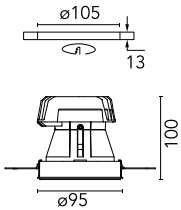

Light Shooter Fixed No Trim

■ 03.6530.14A - Black

High-performance recessed luminaire with LED light source. Remote 220-240V power supply included.

Main specifications

Number of heads	1	Net lumen (lm)	544
Lamp category	LED	Mountings	Ceiling recessed
Power (W)	10W	Environment	Indoor dry location
CCT (K)	2700K		
CRI	90		

Optical

Lighting type	Direct
LED type	Power LED
Light distribution	Symmetric
Optical type	Flood
Beam angle (°)	25
Beam angle C90-270 (°)	25

Beam Angle: 25°		
h(m)	E(lx)	D(m)
1	2098	0.44
2	524	0.88
3	233	1.33
4	131	1.77
5	84	2.21

Physical

Color	Black
Orientation	Fixed
Recessed depth (mm)	160
Weight (kg)	0.45

Note

LED: All the models include an accessory for IP54. Pre-installation frame included in No Trim versions.

Light Shooter Fixed No Trim