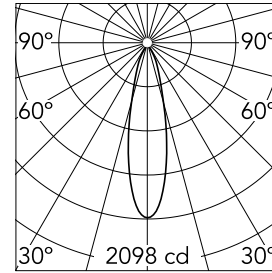

Optical

Lighting type	Direct
LED type	Power LED
Light distribution	Symmetric
Optical type	Flood
Beam angle (°)	25
Beam angle C90-270 (°)	25

Beam Angle: 25°		
h(m)	E(lx)	D(m)
1	2098	0.44
2	524	0.88
3	233	1.33
4	131	1.77
5	84	2.21