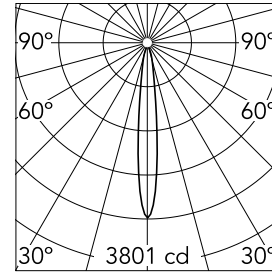

Optical

Lighting type	Direct
LED type	Power LED
Light distribution	Symmetric
Optical type	Spot
Beam angle (°)	12°
Beam angle C90-270 (°)	12°

Beam Angle: 12°		
h(m)	E(lx)	D(m)
1	3801	0.22
2	950	0.43
3	422	0.65
4	238	0.86
5	152	1.08