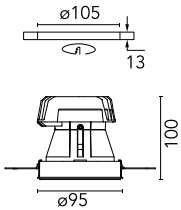

Light Shooter Fixed No Trim

■ 03.6529.14A - Black

High-performance recessed luminaire with LED light source. Remote 220-240V power supply included.

Main specifications

Number of heads	1	Net lumen (lm)	332
Lamp category	LED	Mountings	Ceiling recessed
Power (W)	10W	Environment	Indoor dry location
CCT (K)	2700K		
CRI	90		

Optical

Lighting type	Direct
LED type	Power LED
Light distribution	Symmetric
Optical type	Spot
Beam angle (°)	12°
Beam angle C90-270 (°)	12°

Beam Angle: 12°		
h(m)	E(lx)	D(m)
1	3801	0.22
2	950	0.43
3	422	0.65
4	238	0.86
5	152	1.08

Physical

Color	Black
Orientation	Fixed
Recessed depth (mm)	160
Weight (kg)	0.45

Note

LED: All the models include an accessory for IP54. Pre-installation frame included in No Trim versions.

Light Shooter Fixed No Trim