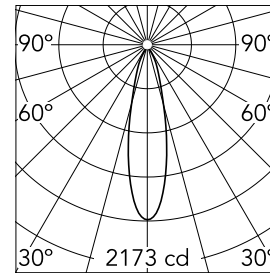

Light Shooter Fixed No Trim

03.6527.40A - White

High-performance recessed luminaire with LED light source. Remote 220-240V power supply included.

Main specifications

Number of heads	1	Net lumen (lm)	564
Lamp category	LED	Mountings	Ceiling recessed
Power (W)	10W	Environment	Indoor
CCT (K)	3000K		
CRI	90		

Optical

Lighting type	Direct
LED type	Power LED
Light distribution	Symmetric
Optical type	Flood
Beam angle (°)	25
Beam angle C90-270 (°)	25

Beam Angle: 25°

h(m)	E(lx)	D(m)
1	2173	0.44
2	543	0.88
3	241	1.33
4	136	1.77
5	87	2.21

Luminous flux luminaire
564 lm (EXTREME CUT OFF)

Electrical

Frequency (Hz)	50/60	Emergency	Without
Voltage (V)	12.00	Insulation class	II
Dimmable	No		
Driver	Remote		
Driver type	Electronic		

Physical

Color	White
Orientation	Fixed
Recessed depth (mm)	160
Weight (kg)	0,45