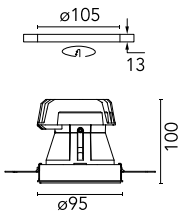

Light Shooter Fixed No Trim

03.6527.40A - White

High-performance recessed luminaire with LED light source. Remote 220-240V power supply included.

Main specifications

Number of heads	1	Net lumen (lm)	564
Lamp category	LED	Mountings	Ceiling recessed
Power (W)	10W	Environment	Indoor
CCT (K)	3000K		
CRI	90		

Optical

Lighting type	Direct
LED type	Power LED
Light distribution	Symmetric
Optical type	Flood
Beam angle (°)	25
Beam angle C90-270 (°)	25

Beam Angle: 25°

h(m)	E(lx)	D(m)
1	2173	0.44
2	543	0.88
3	241	1.33
4	136	1.77
5	87	2.21

Luminous flux luminaire
564 lm (EXTREME CUT OFF)

Electrical

Frequency (Hz)	50/60	Emergency	Without
Voltage (V)	12.00	Insulation class	II
Dimmable	No		
Driver	Remote		
Driver type	Electronic		

Physical

Color	White
Orientation	Fixed
Recessed depth (mm)	160
Weight (kg)	0,45

Certification / Marking

Note

LED: All the models include an accessory for IP54. Pre-installation frame included in No Trim versions.

Light Shooter Fixed No Trim

Elliptical light distribution lens
08.8041.68