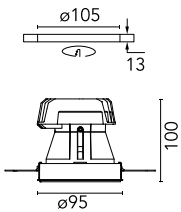

Optical

Lighting type	Direct
LED type	Power LED
Light distribution	Symmetric
Optical type	Spot
Beam angle (°)	12°
Beam angle C90-270 (°)	12°

Beam Angle:	12°		
h(m)	E(lx)	D(m)	
1	3938	0.22	
2	984	0.43	
3	438	0.65	
4	246	0.86	
5	158	1.08	

Physical

Color	White
Orientation	Fixed
Recessed depth (mm)	160
Weight (kg)	0.45

Note

Accessory to reach IP54 incorporated. Pre-installation frame included in No Trim versions.

Light Shooter Fixed No Trim

Elliptical light distribution lens
08.8041.68