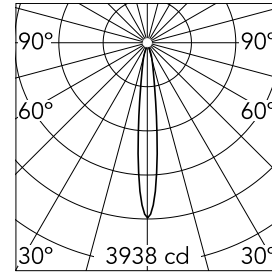

Light Shooter Fixed No Trim

03.6526.40A - White

High-performance recessed luminaire with LED light source. Remote 220-240V power supply included.

Main specifications

Number of heads	1	Net lumen (lm)	344
Lamp category	LED	Mountings	Ceiling recessed
Power (W)	10W	Environment	Indoor dry location
CCT (K)	3000K		
CRI	90		

Optical

Lighting type	Direct
LED type	Power LED
Light distribution	Symmetric
Optical type	Spot
Beam angle (°)	12°
Beam angle C90-270 (°)	12°

Beam Angle:	12°		
h(m)	E(lx)	D(m)	
1	3938	0.22	
2	984	0.43	
3	438	0.65	
4	246	0.86	
5	158	1.08	

Physical

Color	White
Orientation	Fixed
Recessed depth (mm)	160
Weight (kg)	0.45

Note

Accessory to reach IP54 incorporated. Pre-installation frame included in No Trim versions.

Light Shooter Fixed No Trim

Elliptical light distribution lens
08.8041.68