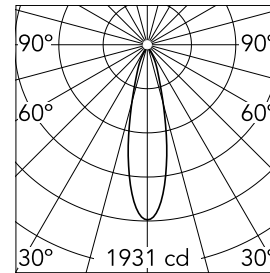

Light Shooter Adjustable Trim Dimmable

03.6504.40ADA - White

High-performance recessed luminaire with LED light source. Remote 220-240V power supply included.

Main specifications

Number of heads	1	Net lumen (lm)	474
Lamp category	LED	Mountings	Ceiling recessed
Power (W)	10W	Environment	Indoor dry location
CCT (K)	2700K		
CRI	90		

Optical

Lighting type	Direct
LED type	Power LED
Light distribution	Symmetric
Optical type	Flood
Beam angle (°)	25

Beam Angle: 25°

h(m)	E(lx)	D(m)
1	1931	0.44
2	483	0.88
3	215	1.32
4	121	1.75
5	77	2.19

Luminous flux luminaire
474 lm (EXTREME CUT OFF)