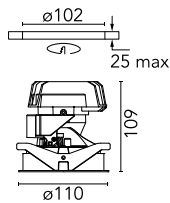

Light Shooter Adjustable Trim Dimmable

03.6504.40ADA - White

High-performance recessed luminaire with LED light source. Remote 220-240V power supply included.

Main specifications

Number of heads	1	Net lumen (lm)	474
Lamp category	LED	Mountings	Ceiling recessed
Power (W)	10W	Environment	Indoor dry location
CCT (K)	2700K		
CRI	90		

Optical

Lighting type	Direct
LED type	Power LED
Light distribution	Symmetric
Optical type	Flood
Beam angle (°)	25

Beam Angle: 25°

h(m)	E(lx)	D(m)
1	1931	0.44
2	483	0.88
3	215	1.32
4	121	1.75
5	77	2.19

Luminous flux luminaire
474 lm (EXTREME CUT OFF)