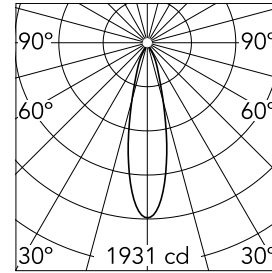

Optical

Lighting type	Direct
LED type	Power LED
Light distribution	Symmetric
Optical type	Flood
Beam angle (°)	25

Beam Angle: 25°

h(m)	E(lx)	D(m)
1	1931	0.44
2	483	0.88
3	215	1.32
4	121	1.75
5	77	2.19

Luminous flux luminaire
474 lm (EXTREME CUT OFF)