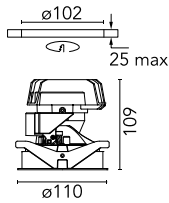

Light Shooter Adjustable Trim Dimmable

■ 03.6504.14ADA - Black

High-performance recessed luminaire with LED light source. Remote 220-240V power supply included.

Main specifications

Number of heads	1	Net lumen (lm)	474
Lamp category	LED	Mountings	Ceiling recessed
Power (W)	10W	Environment	Indoor dry location
CCT (K)	2700K		
CRI	90		

Optical

Lighting type	Direct
LED type	Power LED
Light distribution	Symmetric
Optical type	Flood
Beam angle (°)	25

Beam Angle: 25°

h(m)	E(lx)	D(m)
1	1931	0.44
2	483	0.88
3	215	1.32
4	121	1.75
5	77	2.19

Luminous flux luminaire
474 lm (EXTREME CUT OFF)