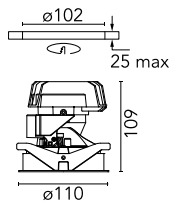

Light Shooter Adjustable Trim Dimmable

03.6503.40ADA - White

High-performance recessed luminaire with LED light source. Remote 220-240V power supply included.