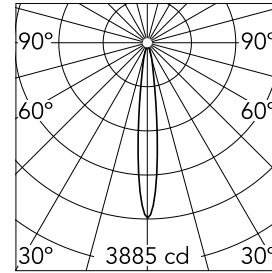

### Main specifications

<b>Number of heads</b>	1	<b>Net lumen (lm)</b>	317
<b>Lamp category</b>	LED	<b>Mountings</b>	Ceiling recessed
<b>Power (W)</b>	10W	<b>Environment</b>	Indoor dry location
<b>CCT (K)</b>	2700K		
<b>CRI</b>	90		

### Optical

<b>Lighting type</b>	Direct
<b>LED type</b>	Power LED
<b>Light distribution</b>	Symmetric
<b>Optical type</b>	Spot
<b>Beam angle (°)</b>	13°

Beam Angle:	13°	
h(m)	E(lx)	D(m)
1	3885	0.22
2	971	0.44
3	432	0.66
4	243	0.88
5	155	1.10

Luminous flux luminaire  
317 lm (EXTREME CUT OFF)

### Physical

<b>Color</b>	White	<b>Rotation (°)</b>	360
<b>Orientation</b>	Adjustable		
<b>Recessed depth (mm)</b>	170		
<b>Weight (kg)</b>	0.45		
<b>Tilt (°)</b>	40		