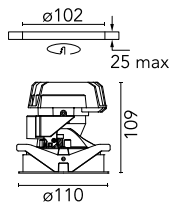

Light Shooter Adjustable Trim Dimmable

■ 03.6503.14ADA - Black

High-performance recessed luminaire with LED light source. Remote 220-240V power supply included.

Main specifications

Number of heads	1	Net lumen (lm)	317
Lamp category	LED	Mountings	Ceiling recessed
Power (W)	10W	Environment	Indoor
CCT (K)	2700K		
CRI	90		

Optical

Lighting type	Direct
LED type	Power LED
Light distribution	Symmetric
Optical type	Spot
Beam angle (°)	13

Beam Angle:	13°
h(m)	E(lx) D(m)
1	3885 0.22
2	971 0.44
3	432 0.66
4	243 0.88
5	155 1.10

Luminous flux luminaire
317 lm (EXTREME CUT OFF)

Color	Black	Rotation (°)	360
Orientation	Adjustable		
Recessed depth (mm)	170		
Weight (kg)	0.45		
Tilt (°)	40		

Note

LED: All the models include an accessory for IP54.

Light Shooter Adjustable Trim Dimmable