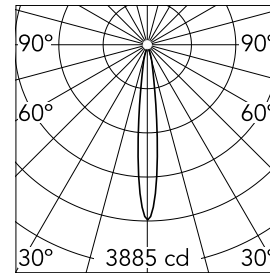

Optical

Lighting type	Direct
LED type	Power LED
Light distribution	Symmetric
Optical type	Spot
Beam angle (°)	13

Beam Angle:	13°
h(m)	E(lx) D(m)
1	3885 0.22
2	971 0.44
3	432 0.66
4	243 0.88
5	155 1.10

Luminous flux luminaire
317 lm (EXTREME CUT OFF)

Color	Black	Rotation (°)	360
Orientation	Adjustable		
Recessed depth (mm)	170		
Weight (kg)	0.45		
Tilt (°)	40		

Note

LED: All the models include an accessory for IP54.

Light Shooter Adjustable Trim Dimmable