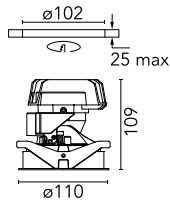

Light Shooter Adjustable Trim Dimmable

03.6501.40ADA - White

High-performance recessed luminaire with LED light source. Remote 220-240V power supply included.

Main specifications

Number of heads	1	Net lumen (lm)	491
Lamp category	LED	Mountings	Ceiling recessed
Power (W)	10W	Environment	Indoor dry location
CCT (K)	3000K		
CRI	90		

Optical

Lighting type	Direct
LED type	Power LED
Light distribution	Symmetric
Optical type	Flood
Beam angle (°)	25

Beam Angle: 25°

h(m)	E(lx)	D(m)
1	2000	0.44
2	500	0.88
3	222	1.32
4	125	1.75
5	80	2.19

Luminous flux luminaire
491 lm (EXTREME CUT OFF)