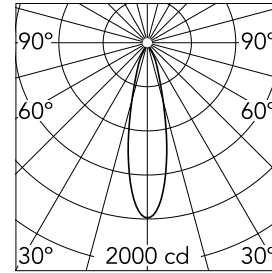

Light Shooter Adjustable Trim Dimmable

03.6501.40ADA - White

High-performance recessed luminaire with LED light source. Remote 220-240V power supply included.

Main specifications

Number of heads	1	Net lumen (lm)	491
Lamp category	LED	Mountings	Ceiling recessed
Power (W)	10W	Environment	Indoor dry location
CCT (K)	3000K		
CRI	90		

Optical

Lighting type	Direct
LED type	Power LED
Light distribution	Symmetric
Optical type	Flood
Beam angle (°)	25

Beam Angle: 25°

h(m)	E(lx)	D(m)
1	2000	0.44
2	500	0.88
3	222	1.32
4	125	1.75
5	80	2.19

Luminous flux luminaire
491 lm (EXTREME CUT OFF)