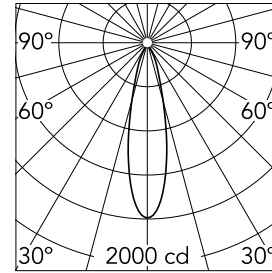

Optical

Lighting type	Direct
LED type	Power LED
Light distribution	Symmetric
Optical type	Flood
Beam angle (°)	25

Beam Angle:	25°		
	h(m)	E(lx)	D(m)
	1	2000	0.44
	2	500	0.88
	3	222	1.32
	4	125	1.75
	5	80	2.19