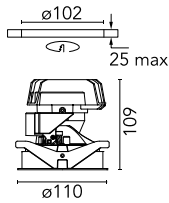

Light Shooter Adjustable Trim Dimmable

■ 03.6501.14ADA - Black

High-performance recessed luminaire with LED light source. Remote 220-240V power supply included.

Main specifications

Number of heads	1	Net lumen (lm)	491
Lamp category	LED	Mountings	Ceiling recessed
Power (W)	10W	Environment	Indoor dry location
CCT (K)	3000K		
CRI	90		

Optical

Lighting type	Direct
LED type	Power LED
Light distribution	Symmetric
Optical type	Flood
Beam angle (°)	25

Beam Angle:	25°		
	h(m)	E(lx)	D(m)
	1	2000	0.44
	2	500	0.88
	3	222	1.32
	4	125	1.75
	5	80	2.19

Luminous flux luminaire
491 lm (EXTREME CUT OFF)

Electrical

Dimmable	Yes
Driver	Remote included
Driver type	Dimmable 1-10V, Dimmable DALI 1
Emergency	Without
Insulation class	II

Physical

Color	Black	Tilt (°)	40
Orientation	Adjustable	Rotation (°)	360
Trim	yes		
Recessed depth (mm)	170		
Weight (kg)	0.45		