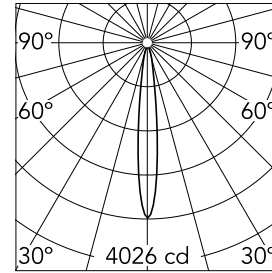

Light Shooter Adjustable Trim Dimmable

03.6500.40ADA - White

High-performance recessed luminaire with LED light source. Remote 220-240V power supply included.

Main specifications

Number of heads	1	Net lumen (lm)	328
Lamp category	LED	Mountings	Ceiling recessed
Power (W)	10W	Environment	Indoor dry location
CCT (K)	3000K		
CRI	90		

Optical

Lighting type	Direct
LED type	Power LED
Light distribution	Symmetric
Optical type	Spot
Beam angle (°)	13°

Beam Angle:	13°		
	h(m)	E(lx)	D(m)
1	4026	0.22	
2	1006	0.44	
3	447	0.66	
4	252	0.88	
5	161	1.10	

Luminous flux luminaire
328 lm (EXTREME CUT OFF)

Electrical

Dimmable	Yes
Driver	Remote included
Driver type	Dimmable 1-10V, Dimmable DALI 1
Emergency	Without
Insulation class	II

Physical

Color	White	Rotation (°)	360
Orientation	Adjustable		
Recessed depth (mm)	170		
Weight (kg)	0.45		
Tilt (°)	40		