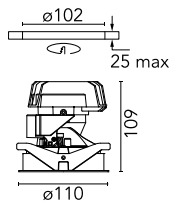

Light Shooter Adjustable Trim Dimmable

03.6500.40ADA - White

High-performance recessed luminaire with LED light source. Remote 220-240V power supply included.

Main specifications

Number of heads	1	Net lumen (lm)	328
Lamp category	LED	Mountings	Ceiling recessed
Power (W)	10W	Environment	Indoor dry location
CCT (K)	3000K		
CRI	90		

Optical

Lighting type	Direct
LED type	Power LED
Light distribution	Symmetric
Optical type	Spot
Beam angle (°)	13°

Beam Angle:	13°		
	h(m)	E(lx)	D(m)
1	4026	0.22	
2	1006	0.44	
3	447	0.66	
4	252	0.88	
5	161	1.10	

Luminous flux luminaire
328 lm (EXTREME CUT OFF)

Electrical

Dimmable	Yes
Driver	Remote included
Driver type	Dimmable 1-10V, Dimmable DALI 1
Emergency	Without
Insulation class	II

Physical

Color	White	Rotation (°)	360
Orientation	Adjustable		
Recessed depth (mm)	170		
Weight (kg)	0.45		
Tilt (°)	40		