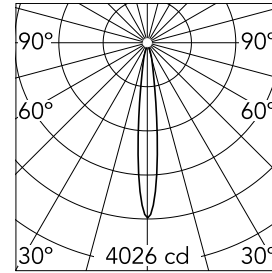

Optical

| | |
|---------------------------|-----------|
| Lighting type | Direct |
| LED type | Power LED |
| Light distribution | Symmetric |
| Optical type | Spot |
| Beam angle (°) | 13° |

| | | | |
|--------------------|-------------|--------------|-------------|
| Beam Angle: | 13° | | |
| | h(m) | E(lx) | D(m) |
| | 1 | 4026 | 0.22 |
| | 2 | 1006 | 0.44 |
| | 3 | 447 | 0.66 |
| | 4 | 252 | 0.88 |
| | 5 | 161 | 1.10 |

Physical

| | | | |
|----------------------------|------------|---------------------|-----|
| Color | Black | Rotation (°) | 360 |
| Orientation | Adjustable | | |
| Recessed depth (mm) | 170 | | |
| Weight (kg) | 0.45 | | |
| Tilt (°) | 40 | | |