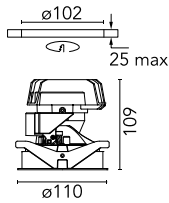

Light Shooter Adjustable Trim Dimmable

■ 03.6500.14ADA - Black

High-performance recessed luminaire with LED light source. Remote 220-240V power supply included.

Main specifications

| | | | |
|------------------------|-------|-----------------------|---------------------|
| Number of heads | 1 | Net lumen (lm) | 328 |
| Lamp category | LED | Mountings | Ceiling recessed |
| Power (W) | 10W | Environment | Indoor dry location |
| CCT (K) | 3000K | | |
| CRI | 90 | | |

Optical

| | |
|---------------------------|-----------|
| Lighting type | Direct |
| LED type | Power LED |
| Light distribution | Symmetric |
| Optical type | Spot |
| Beam angle (°) | 13° |

| | | | |
|--------------------|-------------|--------------|-------------|
| Beam Angle: | 13° | | |
| | h(m) | E(lx) | D(m) |
| | 1 | 4026 | 0.22 |
| | 2 | 1006 | 0.44 |
| | 3 | 447 | 0.66 |
| | 4 | 252 | 0.88 |
| | 5 | 161 | 1.10 |

Physical

| | | | |
|----------------------------|------------|---------------------|-----|
| Color | Black | Rotation (°) | 360 |
| Orientation | Adjustable | | |
| Recessed depth (mm) | 170 | | |
| Weight (kg) | 0.45 | | |
| Tilt (°) | 40 | | |