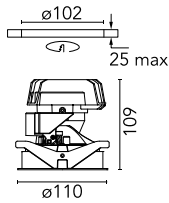

Light Shooter Adjustable Trim

■ 03.6503.14A - Black

High-performance recessed luminaire with LED light source. Remote 220-240V power supply included.

Main specifications

Number of heads	1	Net lumen (lm)	317
Lamp category	LED	Mountings	Ceiling recessed
Power (W)	10W	Environment	Indoor dry location
CCT (K)	2700K		
CRI	90		

Optical

Lighting type	Direct
LED type	Power LED
Light distribution	Symmetric
Optical type	Spot
Beam angle (°)	13
Beam angle C90-270 (°)	13

Beam Angle: 13°		
h(m)	E(lx)	D(m)
1	3885	0.22
2	971	0.44
3	432	0.66
4	243	0.88
5	155	1.10

Physical

Color	Black	Rotation (°)	360
Orientation	Adjustable		
Recessed depth (mm)	170		
Weight (kg)	0.45		
Tilt (°)	40		

Note

LED: All the models include an accessory for IP54.

Light Shooter Adjustable Trim