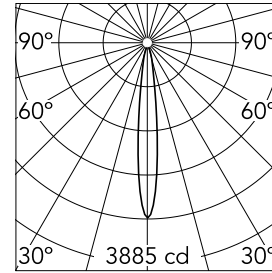

Optical

Lighting type	Direct
LED type	Power LED
Light distribution	Symmetric
Optical type	Spot
Beam angle (°)	13
Beam angle C90-270 (°)	13

Beam Angle: 13°		
h(m)	E(lx)	D(m)
1	3885	0.22
2	971	0.44
3	432	0.66
4	243	0.88
5	155	1.10

Physical

Color	Black	Rotation (°)	360
Orientation	Adjustable		
Recessed depth (mm)	170		
Weight (kg)	0.45		
Tilt (°)	40		

Note

LED: All the models include an accessory for IP54.

Light Shooter Adjustable Trim