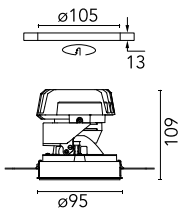

Light Shooter Adjustable No Trim Dimmable

03.6523.40ADA - White

High-performance recessed luminaire with LED light source. Remote 220-240V power supply included.

Main specifications

Number of heads	1	Net lumen (lm)	317
Lamp category	LED	Mountings	Ceiling recessed
Power (W)	10W	Environment	Indoor dry location
CCT (K)	2700K		
CRI	90		

Optical

Lighting type	Direct
LED type	Power LED
Light distribution	Symmetric
Optical type	Spot
Beam angle (°)	13°

Beam Angle:	13°		
	h(m)	E(lx)	D(m)
	1	3885	0.22
	2	971	0.44
	3	432	0.66
	4	243	0.88
	5	155	1.10

Luminous flux luminaire
317 lm (EXTREME CUT OFF)

Electrical

Dimmable	Yes
Driver	Remote included
Driver type	Dimmable 1-10V, Dimmable DALI 1
Emergency	Without
Insulation class	II

Physical

Color	White	Rotation (°)	360
Orientation	Adjustable		
Recessed depth (mm)	170		
Weight (kg)	0.45		
Tilt (°)	40		

Note

Accessory to reach IP54 incorporated. Pre-installation frame included in No Trim versions.

Light Shooter Adjustable No Trim Dimmable

Honeycomb
08.8412.14

Elliptical light distribution lens
08.8041.68