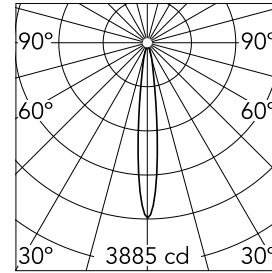

Optical

Lighting type	Direct
LED type	Power LED
Light distribution	Symmetric
Optical type	Spot
Beam angle (°)	13°

Beam Angle:	13°		
	h(m)	E(lx)	D(m)
	1	3885	0.22
	2	971	0.44
	3	432	0.66
	4	243	0.88
	5	155	1.10

Luminous flux luminaire
317 lm (EXTREME CUT OFF)

Electrical

Dimmable	Yes
Driver	Remote included
Driver type	Dimmable 1-10V, Dimmable DALI 1
Emergency	Without
Insulation class	II

Physical

Color	White	Rotation (°)	360
Orientation	Adjustable		
Recessed depth (mm)	170		
Weight (kg)	0.45		
Tilt (°)	40		