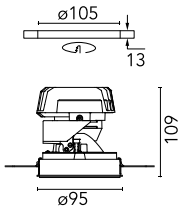

Light Shooter Adjustable No Trim Dimmable

■ 03.6523.14ADA - Black

High-performance recessed luminaire with LED light source. Remote 220-240V power supply included.