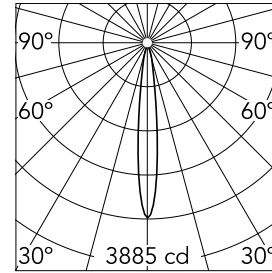

### Main specifications

<b>Number of heads</b>	1	<b>Net lumen (lm)</b>	317
<b>Lamp category</b>	LED	<b>Mountings</b>	Ceiling recessed
<b>Power (W)</b>	10W	<b>Environment</b>	Indoor
<b>CCT (K)</b>	2700K		
<b>CRI</b>	90		

### Optical

<b>Lighting type</b>	Direct
<b>LED type</b>	Power LED
<b>Light distribution</b>	Symmetric
<b>Optical type</b>	Spot
<b>Beam angle (°)</b>	13°

<b>Beam Angle:</b>	13°		
	<b>h(m)</b>	<b>E(lx)</b>	<b>D(m)</b>
1	3885	0.22	
2	971	0.44	
3	432	0.66	
4	243	0.88	
5	155	1.10	

Luminous flux luminaire  
317 lm (EXTREME CUT OFF)

### Physical

<b>Color</b>	Black	<b>Rotation (°)</b>	360
<b>Orientation</b>	Adjustable		
<b>Recessed depth (mm)</b>	170		
<b>Weight (kg)</b>	0.45		
<b>Tilt (°)</b>	40		