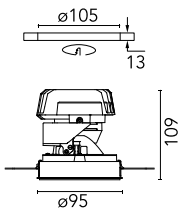

Light Shooter Adjustable No Trim Dimmable

03.6521.40ADA - White

High-performance recessed luminaire with LED light source. Remote 220-240V power supply included.