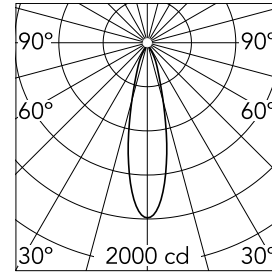

### Main specifications

<b>Number of heads</b>	1	<b>Net lumen (lm)</b>	491
<b>Lamp category</b>	LED	<b>Mountings</b>	Ceiling recessed
<b>Power (W)</b>	10W	<b>Environment</b>	Indoor dry location
<b>CCT (K)</b>	3000K		
<b>CRI</b>	90		

### Optical

<b>Lighting type</b>	Direct
<b>LED type</b>	Power LED
<b>Light distribution</b>	Symmetric
<b>Optical type</b>	Flood
<b>Beam angle (°)</b>	25

<b>Beam Angle:</b>	25°		
<b>h(m)</b>	<b>E(lx)</b>	<b>D(m)</b>	
1	2000	0.44	
2	500	0.88	
3	222	1.32	
4	125	1.75	
5	80	2.19	

Luminous flux luminaire  
491 lm (EXTREME CUT OFF)

### Physical

<b>Color</b>	White	<b>Rotation (°)</b>	360
<b>Orientation</b>	Adjustable		
<b>Recessed depth (mm)</b>	170		
<b>Weight (kg)</b>	0.45		
<b>Tilt (°)</b>	40		