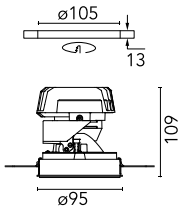

Light Shooter Adjustable No Trim Dimmable

■ 03.6521.14ADA - Black

High-performance recessed luminaire with LED light source. Remote 220-240V power supply included.

Main specifications

Number of heads	1	Net lumen (lm)	491
Lamp category	LED	Mountings	Ceiling recessed
Power (W)	10W	Environment	Indoor dry location
CCT (K)	3000K		
CRI	90		

Optical

Lighting type	Direct
LED type	Power LED
Light distribution	Symmetric
Optical type	Flood
Beam angle (°)	25

Beam Angle: 25°

h(m)	E(lx)	D(m)
1	2000	0.44
2	500	0.88
3	222	1.32
4	125	1.75
5	80	2.19

Luminous flux luminaire
491 lm (EXTREME CUT OFF)

Note

LED: All the models include an accessory for IP54. Pre-installation frame included in No Trim versions.

Light Shooter Adjustable No Trim Dimmable

Elliptical light distribution lens
08.8041.68

Honeycomb
08.8412.14