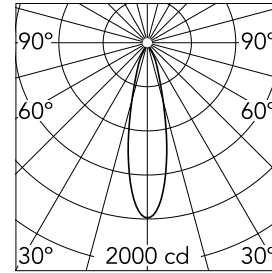

Optical

Lighting type	Direct
LED type	Power LED
Light distribution	Symmetric
Optical type	Flood
Beam angle (°)	25

Beam Angle: 25°

h(m)	E(lx)	D(m)
1	2000	0.44
2	500	0.88
3	222	1.32
4	125	1.75
5	80	2.19

Luminous flux luminaire
491 lm (EXTREME CUT OFF)