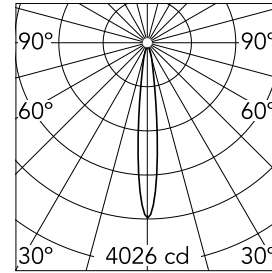

### Main specifications

<b>Number of heads</b>	1	<b>Net lumen (lm)</b>	328
<b>Lamp category</b>	LED	<b>Mountings</b>	Ceiling recessed
<b>Power (W)</b>	10W	<b>Environment</b>	Indoor dry location
<b>CCT (K)</b>	3000K		
<b>CRI</b>	90		

### Optical

<b>Lighting type</b>	Direct
<b>LED type</b>	Power LED
<b>Light distribution</b>	Symmetric
<b>Optical type</b>	Spot
<b>Beam angle (°)</b>	13

<b>Beam Angle:</b>	13°		
	<b>h(m)</b>	<b>E(lx)</b>	<b>D(m)</b>
1	4026	0.22	
2	1006	0.44	
3	447	0.66	
4	252	0.88	
5	161	1.10	

Luminous flux luminaire  
328 lm (EXTREME CUT OFF)

### Physical

<b>Color</b>	White	<b>Rotation (°)</b>	360
<b>Orientation</b>	Adjustable		
<b>Recessed depth (mm)</b>	170		
<b>Weight (kg)</b>	0.45		
<b>Tilt (°)</b>	40		