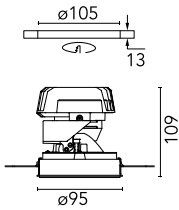

Light Shooter Adjustable No Trim Dimmable

03.6520.40ADA - White

High-performance recessed luminaire with LED light source. Remote 220-240V power supply included.