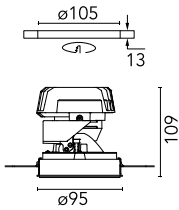

Light Shooter Adjustable No Trim Dimmable

■ 03.6520.14ADA - Black

High-performance recessed luminaire with LED light source. Remote 220-240V power supply included.

Main specifications

Number of heads	1	Net lumen (lm)	328
Lamp category	LED	Mountings	Ceiling recessed
Power (W)	10W	Environment	Indoor dry location
CCT (K)	3000K		
CRI	90		

Optical

Lighting type	Direct
LED type	Power LED
Light distribution	Symmetric
Optical type	Spot
Beam angle (°)	13°

Beam Angle:	13°		
	h(m)	E(lx)	D(m)
1	4026	0.22	
2	1006	0.44	
3	447	0.66	
4	252	0.88	
5	161	1.10	

Luminous flux luminaire
328 lm (EXTREME CUT OFF)

Electrical

Dimmable	Yes
Driver	Remote included
Driver type	Dimmable 1-10V, Dimmable DALI 1
Emergency	Without
Insulation class	II

Physical

Color	Black	Rotation (°)	360
Orientation	Adjustable		
Recessed depth (mm)	170		
Weight (kg)	0.45		
Tilt (°)	40		

Note

LED: All the models include an accessory for IP54. Pre-installation frame included in No Trim versions.

Light Shooter Adjustable No Trim Dimmable

Honeycomb
08.8412.14

Elliptical light distribution lens
08.8041.68