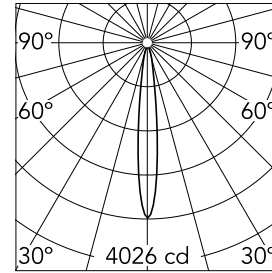

Optical

Lighting type	Direct
LED type	Power LED
Light distribution	Symmetric
Optical type	Spot
Beam angle (°)	13°

Beam Angle:	13°		
	h(m)	E(lx)	D(m)
1	4026	0.22	
2	1006	0.44	
3	447	0.66	
4	252	0.88	
5	161	1.10	