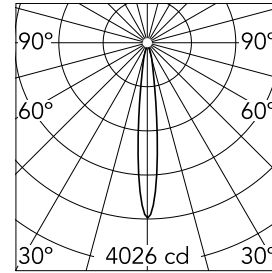

Optical

Lighting type	Direct
LED type	Power LED
Light distribution	Symmetric
Optical type	Spot
Beam angle (°)	13
Beam angle C90-270 (°)	13

Beam Angle: 13°		
h(m)	E(lx)	D(m)
1	4026	0.22
2	1006	0.44
3	447	0.66
4	252	0.88
5	161	1.10

Physical

Color	Black	Rotation (°)	360
Orientation	Adjustable		
Recessed depth (mm)	170		
Weight (kg)	0.45		
Tilt (°)	40		

Note

Accessory to reach IP54 incorporated. Pre-installation frame included in No Trim versions.