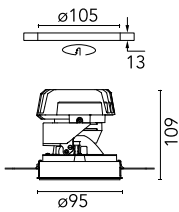

Optical

Lighting type	Direct
LED type	Power LED
Light distribution	Symmetric
Optical type	Spot
Beam angle (°)	13
Beam angle C90-270 (°)	13

Beam Angle: 13°		
h(m)	E(lx)	D(m)
1	4026	0.22
2	1006	0.44
3	447	0.66
4	252	0.88
5	161	1.10

Physical

Color	Black	Rotation (°)	360
Orientation	Adjustable		
Recessed depth (mm)	170		
Weight (kg)	0.45		
Tilt (°)	40		

Note

Accessory to reach IP54 incorporated. Pre-installation frame included in No Trim versions.

Light Shooter Adjustable No Trim

Honeycomb
08.8412.14

Elliptical light distribution lens
08.8041.68