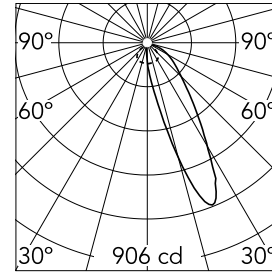

Light Shadow Wall Washer Trim Dali Version 4 Spots

03.9901.40ADA - White

Recessed integrated luminaire with 4 LED lighting spots. Remote power supply included (220-240V).

Main specifications

Number of heads	1	Net lumen (lm)	684
Lamp category	LED	Mountings	Ceiling recessed
Power (W)	10.8W	Environment	Indoor dry location
CCT (K)	2700K		
CRI	90		

Optical

Lighting type	Direct
LED type	Power LED
Light distribution	Asymmetric Wall Washer
Optical type	Down
Beam angle (°)	23
Beam angle C90-270 (°)	46

Beam Angle:	23°
h(m)	E(lx) D(m)
1	906 0.48
2	227 0.97
3	101 1.45
4	57 1.94
5	36 2.42

Physical

Color	White	Length (mm)	148
Orientation	Fixed		
Trim	yes		
Recessed depth (mm)	75		
Weight (kg)	0.34		

Note

Pre-installation frame not required.