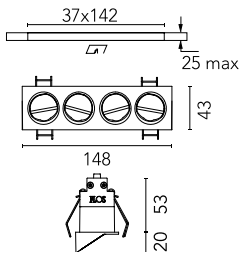

Light Shadow Wall Washer Trim Dali Version 4 Spots

03.9901.40ADA - White

Recessed integrated luminaire with 4 LED lighting spots. Remote power supply included (220-240V).

Main specifications

Number of heads	1	Net lumen (lm)	684
Lamp category	LED	Mountings	Ceiling recessed
Power (W)	10.8W	Environment	Indoor dry location
CCT (K)	2700K		
CRI	90		

Optical

Lighting type	Direct
LED type	Power LED
Light distribution	Asymmetric Wall Washer
Optical type	Down
Beam angle (°)	23
Beam angle C90-270 (°)	46

Beam Angle:	23°
h(m)	E(lx) D(m)
1	906 0.48
2	227 0.97
3	101 1.45
4	57 1.94
5	36 2.42

Physical

Color	White	Length (mm)	148
Orientation	Fixed		
Trim	yes		
Recessed depth (mm)	75		
Weight (kg)	0.34		

Note

Pre-installation frame not required.