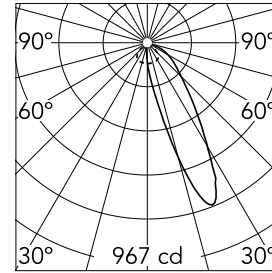

### Main specifications

<b>Number of heads</b>	1	<b>Net lumen (lm)</b>	730
<b>Lamp category</b>	LED	<b>Mountings</b>	Ceiling recessed
<b>Power (W)</b>	10.8W	<b>Environment</b>	Indoor dry location
<b>CCT (K)</b>	3000K		
<b>CRI</b>	90		

### Optical

<b>Lighting type</b>	Direct
<b>LED type</b>	Power LED
<b>Light distribution</b>	Asymmetric Wall Washer
<b>Optical type</b>	Down
<b>Beam angle (°)</b>	23
<b>Beam angle C90-270 (°)</b>	46

<b>Beam Angle:</b>	23°		
<b>h(m)</b>	<b>E(lx)</b>	<b>D(m)</b>	
1	967	0.48	
2	242	0.97	
3	107	1.45	
4	60	1.94	
5	39	2.42	

Luminous flux luminaire  
730 lm (EXTREME CUT OFF)

### Physical

<b>Color</b>	White	<b>Length (mm)</b>	148
<b>Orientation</b>	Fixed		
<b>Trim</b>	yes		
<b>Recessed depth (mm)</b>	75		
<b>Weight (kg)</b>	0.34		