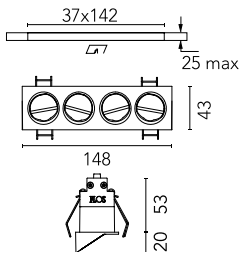

### Main specifications

<b>Number of heads</b>	1	<b>Net lumen (lm)</b>	730
<b>Lamp category</b>	LED	<b>Mountings</b>	Ceiling recessed
<b>Power (W)</b>	10.8W	<b>Environment</b>	Indoor dry location
<b>CCT (K)</b>	3000K		
<b>CRI</b>	90		

### Optical

<b>Lighting type</b>	Direct
<b>LED type</b>	Power LED
<b>Light distribution</b>	Asymmetric Wall Washer
<b>Optical type</b>	Down
<b>Beam angle (°)</b>	23
<b>Beam angle C90-270 (°)</b>	46

<b>Beam Angle:</b>	23°		
<b>h(m)</b>	<b>E(lx)</b>	<b>D(m)</b>	
1	967	0.48	
2	242	0.97	
3	107	1.45	
4	60	1.94	
5	39	2.42	

Luminous flux luminaire  
730 lm (EXTREME CUT OFF)

### Physical

<b>Color</b>	White	<b>Length (mm)</b>	148
<b>Orientation</b>	Fixed		
<b>Trim</b>	yes		
<b>Recessed depth (mm)</b>	75		
<b>Weight (kg)</b>	0.34		