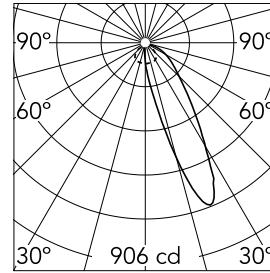

Light Shadow Wall Washer No Trim Dali Version 4 Spots

■ 03.9903.14ADA - Black

Recessed integrated luminaire with 4 LED lighting spots. Remote power supply included (220-240V).

Main specifications

Number of heads	1	Net lumen (lm)	684
Lamp category	LED	Mountings	Ceiling recessed
Power (W)	10.8W	Environment	Indoor dry location
CCT (K)	2700K		
CRI	90		

Optical

Lighting type	Direct
LED type	Power LED
Light distribution	Asymmetric
Optical type	Wall Washer
	Down
Beam angle (°)	23
Beam angle C90-270 (°)	46

Beam Angle:	23°		
	h(m)	E(lx)	D(m)
	1	906	0.48
	2	227	0.97
	3	101	1.45
	4	57	1.94
	5	36	2.42

Physical

Color	Black
Orientation	Fixed
Recessed depth (mm)	75
Weight (kg)	0.34
Length (mm)	140

Note

It requires a pre-installation frame, to be ordered separately (08.0511.00)

Light Shadow Wall Washer No Trim Dali Version 4 Spots