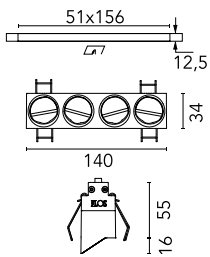

Light Shadow Wall Washer No Trim Dali Version 4 Spots

■ 03.9903.14ADA - Black

Recessed integrated luminaire with 4 LED lighting spots. Remote power supply included (220-240V).

Main specifications

Number of heads	1	Net lumen (lm)	684
Lamp category	LED	Mountings	Ceiling recessed
Power (W)	10.8W	Environment	Indoor dry location
CCT (K)	2700K		
CRI	90		

Optical

Lighting type	Direct
LED type	Power LED
Light distribution	Asymmetric
Optical type	Wall Washer
	Down
Beam angle (°)	23
Beam angle C90-270 (°)	46

Beam Angle:	23°		
	h(m)	E(lx)	D(m)
	1	906	0.48
	2	227	0.97
	3	101	1.45
	4	57	1.94
	5	36	2.42

Physical

Color	Black
Orientation	Fixed
Recessed depth (mm)	75
Weight (kg)	0.34
Length (mm)	140

Note

It requires a pre-installation frame, to be ordered separately (08.0511.00)

Light Shadow Wall Washer No Trim Dali Version 4 Spots