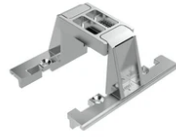

Light Shadow Wall Washer No Trim Dali Version 4 Spots

■ 03.9903.14ADA - Black

Recessed integrated luminaire with 4 LED lighting spots. Remote power supply included (220-240V).

Main specifications

Number of heads	1	Net lumen (lm)	684
Lamp category	LED	Mountings	Ceiling recessed
Power (W)	10.8W	Environment	Indoor dry location
CCT (K)	2700K		
CRI	90		

Optical

Lighting type	Direct
LED type	Power LED
Light distribution	Asymmetric
Optical type	Wall Washer
	Down
Beam angle (°)	23
Beam angle C90-270 (°)	46

Beam Angle:	23°		
	h(m)	E(lx)	D(m)
	1	906	0.48
	2	227	0.97
	3	101	1.45
	4	57	1.94
	5	36	2.42

Physical

Color	Black
Orientation	Fixed
Recessed depth (mm)	75
Weight (kg)	0.34
Length (mm)	140

Note

It requires a pre-installation frame, to be ordered separately (08.0511.00)

Light Shadow Wall Washer No Trim Dali Version 4 Spots