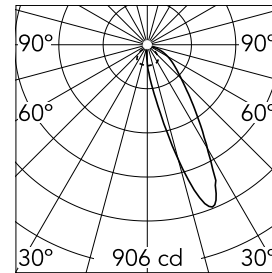

Light Shadow Wall Washer No Trim 4 Spots

■ 03.9903.14A - Black

Recessed integrated luminaire with 4 LED lighting spots. Remote power supply included (220-240V).

Main specifications

Number of heads	1	Net lumen (lm)	684
Lamp category	LED	Mountings	Surface
Power (W)	10.8W	Environment	Indoor
CCT (K)	2700K		
CRI	90		

Optical

Lighting type	Direct
LED type	Power LED
Light distribution	Asymmetric
Optical type	Wall-washer
Beam angle (°)	23
Beam angle C90-270 (°)	46

Beam Angle: 23°

h(m)	E(lx)	D(m)
1	906	0.48
2	227	0.97
3	101	1.45
4	57	1.94
5	36	2.42

Luminous flux luminaire
684 lm (EXTREME CUT OFF)

Electrical

Frequency (Hz)	50/60	Emergency	Without
Voltage (V)	220.00	Insulation class	II
Dimmable	No		
Driver	Remote		
Driver type	Electronic		

Physical

Color	Black
Orientation	Fixed
Recessed depth (mm)	75
Weight (kg)	0.34
Length (mm)	140