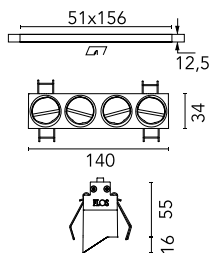

Light Shadow Wall Washer No Trim 4 Spots

■ 03.9903.14A - Black

Recessed integrated luminaire with 4 LED lighting spots. Remote power supply included (220-240V).

Main specifications

Number of heads	1	Net lumen (lm)	684
Lamp category	LED	Mountings	Surface
Power (W)	10.8W	Environment	Indoor
CCT (K)	2700K		
CRI	90		

Optical

Lighting type	Direct
LED type	Power LED
Light distribution	Asymmetric
Optical type	Wall-washer
Beam angle (°)	23
Beam angle C90-270 (°)	46

Beam Angle: 23°

h(m)	E(lx)	D(m)
1	906	0.48
2	227	0.97
3	101	1.45
4	57	1.94
5	36	2.42

Luminous flux luminaire
684 lm (EXTREME CUT OFF)

Electrical

Frequency (Hz)	50/60	Emergency	Without
Voltage (V)	220.00	Insulation class	II
Dimmable	No		
Driver	Remote		
Driver type	Electronic		

Physical

Color	Black
Orientation	Fixed
Recessed depth (mm)	75
Weight (kg)	0.34
Length (mm)	140

Note

It requires a pre-installation frame, to be ordered separately (08.0511.00)

Light Shadow Wall Washer No Trim 4 Spots

Accessory for mounting of No Trim
continuous line.
08.0052.90

Pre-installation Frame
08.0511.00