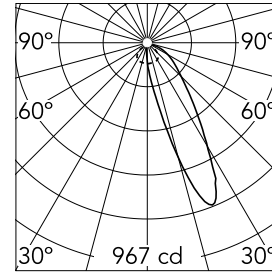

Light Shadow Wall Washer No Trim 4 Spots

03.9902.40A - White

Recessed integrated luminaire with 4 LED lighting spots. Remote power supply included (220-240V).

Main specifications

Number of heads	1	Net lumen (lm)	730
Lamp category	LED	Mountings	Surface
Power (W)	10.8W	Environment	Indoor
CCT (K)	3000K		
CRI	90		

Optical

Lighting type	Direct
LED type	Power LED
Light distribution	Asymmetric
Optical type	Wall-washer
Beam angle (°)	23
Beam angle C90-270 (°)	46

Beam Angle:	23°		
h(m)	E(lx)	D(m)	
1	967	0.48	
2	242	0.97	
3	107	1.45	
4	60	1.94	
5	39	2.42	

Luminous flux luminaire
730 lm (EXTREME CUT OFF)

Electrical

Frequency (Hz)	50/60	Emergency	Without
Voltage (V)	220.00	Insulation class	II
Dimmable	No		
Driver	Remote		
Driver type	Electronic		

Physical

Color	White
Orientation	Fixed
Recessed depth (mm)	75
Weight (kg)	0.34
Length (mm)	140