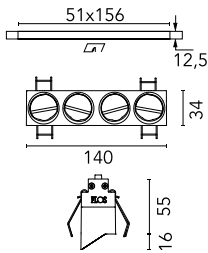

Light Shadow Wall Washer No Trim 4 Spots

03.9902.40A - White

Recessed integrated luminaire with 4 LED lighting spots. Remote power supply included (220-240V).

Main specifications

Number of heads	1	Net lumen (lm)	730
Lamp category	LED	Mountings	Surface
Power (W)	10.8W	Environment	Indoor
CCT (K)	3000K		
CRI	90		

Optical

Lighting type	Direct
LED type	Power LED
Light distribution	Asymmetric
Optical type	Wall-washer
Beam angle (°)	23
Beam angle C90-270 (°)	46

Beam Angle:	23°		
h(m)	E(lx)	D(m)	
1	967	0.48	
2	242	0.97	
3	107	1.45	
4	60	1.94	
5	39	2.42	

Luminous flux luminaire
730 lm (EXTREME CUT OFF)

Electrical

Frequency (Hz)	50/60	Emergency	Without
Voltage (V)	220.00	Insulation class	II
Dimmable	No		
Driver	Remote		
Driver type	Electronic		

Physical

Color	White
Orientation	Fixed
Recessed depth (mm)	75
Weight (kg)	0.34
Length (mm)	140