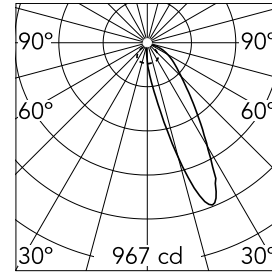

Light Shadow Wall Washer No Trim 4 Spots

■ 03.9902.14A - Black

Recessed integrated luminaire with 4 LED lighting spots. Remote power supply included (220-240V).

Main specifications

Number of heads	1	Net lumen (lm)	730
Lamp category	LED	Mountings	Ceiling recessed
Power (W)	10.8W	Environment	Indoor dry location
CCT (K)	3000K		
CRI	90		

Optical

Lighting type	Direct
LED type	Power LED
Light distribution	Asymmetric Wall Washer
Optical type	Down
Beam angle (°)	23
Beam angle C90-270 (°)	46

Beam Angle:	23°		
h(m)	E(lx)	D(m)	
1	967	0.48	
2	242	0.97	
3	107	1.45	
4	60	1.94	
5	39	2.42	

Luminous flux luminaire
730 lm (EXTREME CUT OFF)

Electrical

Frequency (Hz)	50/60	Insulation class	II
Voltage (V)	220.00		
Dimmable	No		
Driver	Remote included		
Emergency	Without		

Physical

Color	Black
Orientation	Fixed
Recessed depth (mm)	75
Weight (kg)	0.34
Length (mm)	140