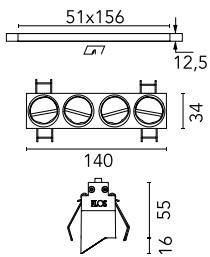

Light Shadow Wall Washer No Trim 4 Spots

■ 03.9902.14A - Black

Recessed integrated luminaire with 4 LED lighting spots. Remote power supply included (220-240V).

Main specifications

Number of heads	1	Net lumen (lm)	730
Lamp category	LED	Mountings	Ceiling recessed
Power (W)	10.8W	Environment	Indoor dry location
CCT (K)	3000K		
CRI	90		

Optical

Lighting type	Direct
LED type	Power LED
Light distribution	Asymmetric Wall Washer
Optical type	Down
Beam angle (°)	23
Beam angle C90-270 (°)	46

Beam Angle:	23°		
h(m)	E(lx)	D(m)	
1	967	0.48	
2	242	0.97	
3	107	1.45	
4	60	1.94	
5	39	2.42	

Luminous flux luminaire
730 lm (EXTREME CUT OFF)

Electrical

Frequency (Hz)	50/60	Insulation class	II
Voltage (V)	220.00		
Dimmable	No		
Driver	Remote included		
Emergency	Without		

Physical

Color	Black
Orientation	Fixed
Recessed depth (mm)	75
Weight (kg)	0.34
Length (mm)	140