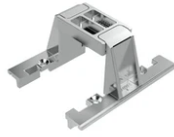

Light Shadow Wall Washer No Trim 4 Spots

■ 03.9902.14A - Black

Recessed integrated luminaire with 4 LED lighting spots. Remote power supply included (220-240V).

Main specifications

Number of heads	1	Net lumen (lm)	730
Lamp category	LED	Mountings	Ceiling recessed
Power (W)	10.8W	Environment	Indoor dry location
CCT (K)	3000K		
CRI	90		

Optical

Lighting type	Direct
LED type	Power LED
Light distribution	Asymmetric Wall Washer
Optical type	Down
Beam angle (°)	23
Beam angle C90-270 (°)	46

Beam Angle:	23°		
h(m)	E(lx)	D(m)	
1	967	0.48	
2	242	0.97	
3	107	1.45	
4	60	1.94	
5	39	2.42	

Luminous flux luminaire
730 lm (EXTREME CUT OFF)

Electrical

Frequency (Hz)	50/60	Insulation class	II
Voltage (V)	220.00		
Dimmable	No		
Driver	Remote included		
Emergency	Without		

Physical

Color	Black
Orientation	Fixed
Recessed depth (mm)	75
Weight (kg)	0.34
Length (mm)	140

Note

It requires a pre-installation frame, to be ordered separately (08.0511.00)

Light Shadow Wall Washer No Trim 4 Spots

Pre-installation Frame
08.0511.00

Accessory for mounting of No Trim
continuous line.
08.0052.90