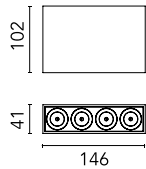

### Main specifications

<b>Number of heads</b>	1	<b>Net lumen (lm)</b>	764
<b>Lamp category</b>	LED	<b>Mountings</b>	Surface
<b>Power (W)</b>	10.8W	<b>Environment</b>	Indoor dry location
<b>CCT (K)</b>	3000K		
<b>CRI</b>	90		

### Optical

<b>Lighting type</b>	Direct
<b>LED type</b>	Power LED
<b>Light distribution</b>	Symmetric
<b>Optical type</b>	Wide flood
<b>Beam angle (°)</b>	46
<b>Beam angle C90-270 (°)</b>	46

<b>Beam Angle: 46°</b>		
<b>h(m)</b>	<b>E(lx)</b>	<b>D(m)</b>
1	1407	0.84
2	352	1.69
3	156	2.53
4	88	3.38
5	56	4.22

### Physical

<b>Color</b>	Black/White/Matt Gold
<b>Orientation</b>	Fixed
<b>Weight (kg)</b>	0.80
<b>Length (mm)</b>	146