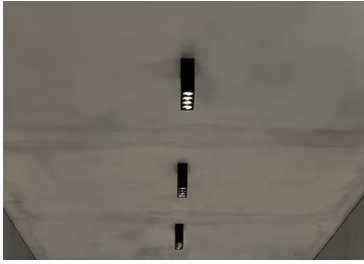

## Light Shadow Surface Dali Version 4 Spots Optic Wide Flood

03.9867.40ADA - Black/White/Matt Gold

Surface luminaire with 4 LED lighting spots. Power source 220-240V incorporated.

### Main specifications

<b>Number of heads</b>	1	<b>Net lumen (lm)</b>	764
<b>Lamp category</b>	LED	<b>Mountings</b>	Surface
<b>Power (W)</b>	10.8W	<b>Environment</b>	Indoor dry location
<b>CCT (K)</b>	3000K		
<b>CRI</b>	90		

### Optical

<b>Lighting type</b>	Direct
<b>LED type</b>	Power LED
<b>Light distribution</b>	Symmetric
<b>Optical type</b>	Wide flood
<b>Beam angle (°)</b>	46
<b>Beam angle C90-270 (°)</b>	46

<b>Beam Angle: 46°</b>		
<b>h(m)</b>	<b>E(lx)</b>	<b>D(m)</b>
1	1407	0.84
2	352	1.69
3	156	2.53
4	88	3.38
5	56	4.22

Luminous flux luminaire  
764 lm (EXTREME CUT OFF)