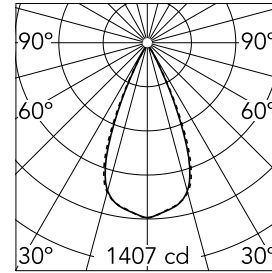

### Main specifications

<b>Number of heads</b>	1	<b>Net lumen (lm)</b>	764
<b>Lamp category</b>	LED	<b>Mountings</b>	Surface
<b>Power (W)</b>	10.8W	<b>Environment</b>	Indoor dry location
<b>CCT (K)</b>	3000K		
<b>CRI</b>	90		

### Optical

<b>Lighting type</b>	Direct
<b>LED type</b>	Power LED
<b>Light distribution</b>	Symmetric
<b>Optical type</b>	Wide flood
<b>Beam angle (°)</b>	46
<b>Beam angle C90-270 (°)</b>	46

<b>Beam Angle: 46°</b>		
<b>h(m)</b>	<b>E(lx)</b>	<b>D(m)</b>
1	1407	0.84
2	352	1.69
3	156	2.53
4	88	3.38
5	56	4.22

Luminous flux luminaire  
764 lm (EXTREME CUT OFF)

### Physical

<b>Color</b>	Black/White/Matt Gold
<b>Orientation</b>	Fixed
<b>Weight (kg)</b>	0.80
<b>Length (mm)</b>	146