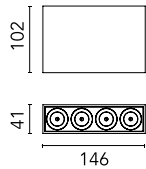

Light Shadow Surface Dali Version 4 Spots Optic Wide Flood

03.9767.40ADA - White/White/Matt Gold

Surface luminaire with 4 LED lighting spots. Power source 220-240V incorporated.

Main specifications

Number of heads	1	Net lumen (lm)	764
Lamp category	LED	Mountings	Surface
Power (W)	10.8W	Environment	Indoor dry location
CCT (K)	3000K		
CRI	90		

Optical

Lighting type	Direct
LED type	Power LED
Light distribution	Symmetric
Optical type	Wide flood
Beam angle (°)	46
Beam angle C90-270 (°)	46

Beam Angle: 46°		
h(m)	E(lx)	D(m)
1	1407	0.84
2	352	1.69
3	156	2.53
4	88	3.38
5	56	4.22

Physical

Color	White/White/Matt Gold
Orientation	Fixed
Weight (kg)	0.80
Length (mm)	146