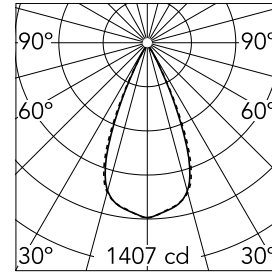

Light Shadow Surface Dali Version 4 Spots Optic Wide Flood

03.9767.40ADA - White/White/Matt Gold

Surface luminaire with 4 LED lighting spots. Power source 220-240V incorporated.

Main specifications

Number of heads	1	Net lumen (lm)	764
Lamp category	LED	Mountings	Surface
Power (W)	10.8W	Environment	Indoor dry location
CCT (K)	3000K		
CRI	90		

Optical

Lighting type	Direct
LED type	Power LED
Light distribution	Symmetric
Optical type	Wide flood
Beam angle (°)	46
Beam angle C90-270 (°)	46

Beam Angle: 46°		
h(m)	E(lx)	D(m)
1	1407	0.84
2	352	1.69
3	156	2.53
4	88	3.38
5	56	4.22

Physical

Color	White/White/Matt Gold
Orientation	Fixed
Weight (kg)	0.80
Length (mm)	146