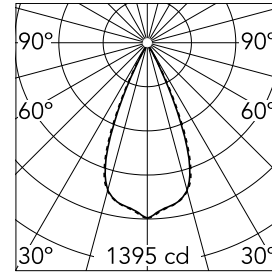

Light Shadow Surface Dali Version 4 Spots Optic Wide Flood

03.9761.40ADA - White/White/Black

Surface luminaire with 4 LED lighting spots. Power source 220-240V incorporated.

Main specifications

Number of heads	1	Net lumen (lm)	735
Lamp category	LED	Mountings	Surface
Power (W)	10.8W	Environment	Indoor dry location
CCT (K)	2700K		
CRI	90		

Optical

Lighting type	Direct
LED type	Power LED
Light distribution	Symmetric
Optical type	Wide flood
Beam angle (°)	46
Beam angle C90-270 (°)	46

Beam Angle: 46°		
h(m)	E(lx)	D(m)
1	1395	0.84
2	349	1.69
3	155	2.53
4	87	3.38
5	56	4.22

Physical

Color	White/White/Black
Orientation	Fixed
Weight (kg)	0.80
Length (mm)	146