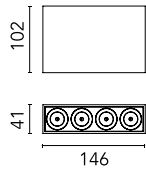

Light Shadow Surface Dali Version 4 Spots Optic Wide Flood

03.9761.40ADA - White/White/Black

Surface luminaire with 4 LED lighting spots. Power source 220-240V incorporated.

Main specifications

Number of heads	1	Net lumen (lm)	735
Lamp category	LED	Mountings	Surface
Power (W)	10.8W	Environment	Indoor dry location
CCT (K)	2700K		
CRI	90		

Optical

Lighting type	Direct
LED type	Power LED
Light distribution	Symmetric
Optical type	Wide flood
Beam angle (°)	46
Beam angle C90-270 (°)	46

Beam Angle: 46°		
h(m)	E(lx)	D(m)
1	1395	0.84
2	349	1.69
3	155	2.53
4	87	3.38
5	56	4.22

Luminous flux luminaire
735 lm (EXTREME CUT OFF)

Electrical

Frequency (Hz)	50/60	Emergency	Without
Voltage (V)	220.00	Insulation class	I
Dimmable	Yes		
Driver	Integrated		
Driver type	Dimmable DALI		
	1		

Physical

Color	White/White/Black
Orientation	Fixed
Weight (kg)	0.80
Length (mm)	146