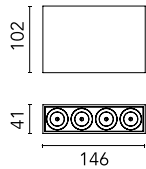

Light Shadow Surface Dali Version 4 Spots Optic Spot

03.8956.14ADA - White/Black/White

Surface luminaire with 4 LED lighting spots. Power source 220-240V incorporated.

Main specifications

Number of heads	1	Net lumen (lm)	751
Lamp category	LED	Mountings	Surface
Power (W)	10.8W	Environment	Indoor dry location
CCT (K)	2700K		
CRI	90		

Optical

Lighting type	Direct
LED type	Power LED
Light distribution	Symmetric
Optical type	Spot
Beam angle (°)	10
Beam angle C90-270 (°)	10

Beam Angle:	10°		
	h(m)	E(lx)	D(m)
1	13743	0.17	
2	3436	0.35	
3	1527	0.52	
4	859	0.70	
5	550	0.87	

Physical

Color	White/Black/White
Orientation	Fixed
Weight (kg)	0.80
Length (mm)	146