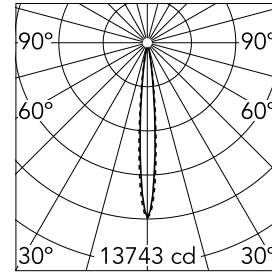

Light Shadow Surface Dali Version 4 Spots Optic Spot

03.8956.14ADA - White/Black/White

Surface luminaire with 4 LED lighting spots. Power source 220-240V incorporated.

Main specifications

Number of heads	1	Net lumen (lm)	751
Lamp category	LED	Mountings	Surface
Power (W)	10.8W	Environment	Indoor dry location
CCT (K)	2700K		
CRI	90		

Optical

Lighting type	Direct
LED type	Power LED
Light distribution	Symmetric
Optical type	Spot
Beam angle (°)	10
Beam angle C90-270 (°)	10

Beam Angle:	10°		
	h(m)	E(lx)	D(m)
1	13743	0.17	
2	3436	0.35	
3	1527	0.52	
4	859	0.70	
5	550	0.87	

Physical

Color	White/Black/White
Orientation	Fixed
Weight (kg)	0.80
Length (mm)	146