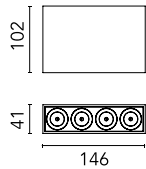

Light Shadow Surface Dali Version 4 Spots Optic Medium

03.9831.14ADA - Black/Black/Black

Surface luminaire with 4 LED lighting spots. Power source 220-240V incorporated.

Main specifications

Number of heads	1	Net lumen (lm)	793
Lamp category	LED	Mountings	Surface
Power (W)	10.8W	Environment	Indoor dry location
CCT (K)	3000K		
CRI	90		

Optical

Lighting type	Direct
LED type	Power LED
Light distribution	Symmetric
Optical type	Medium
Beam angle (°)	22
Beam angle C90-270 (°)	22

Beam Angle:	22°		
h(m)	E(lx)	D(m)	
1	5425	0.39	
2	1356	0.78	
3	603	1.17	
4	339	1.56	
5	217	1.95	

Physical

Color	Black/Black/Black
Orientation	Fixed
Weight (kg)	0.80
Length (mm)	146