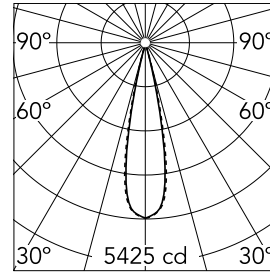

Light Shadow Surface Dali Version 4 Spots Optic Medium

03.9831.14ADA - Black/Black/Black

Surface luminaire with 4 LED lighting spots. Power source 220-240V incorporated.

Main specifications

Number of heads	1	Net lumen (lm)	793
Lamp category	LED	Mountings	Surface
Power (W)	10.8W	Environment	Indoor dry location
CCT (K)	3000K		
CRI	90		

Optical

Lighting type	Direct
LED type	Power LED
Light distribution	Symmetric
Optical type	Medium
Beam angle (°)	22
Beam angle C90-270 (°)	22

Beam Angle:	22°		
h(m)	E(lx)	D(m)	
1	5425	0.39	
2	1356	0.78	
3	603	1.17	
4	339	1.56	
5	217	1.95	

Physical

Color	Black/Black/Black
Orientation	Fixed
Weight (kg)	0.80
Length (mm)	146