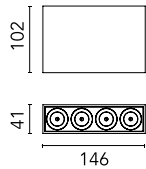

Light Shadow Surface Dali Version 4 Spots Optic Medium

03.9830.40ADA - Black/White/White

Surface luminaire with 4 LED lighting spots. Power source 220-240V incorporated.

Main specifications

| | | | |
|------------------------|-------|-----------------------|---------------------|
| Number of heads | 1 | Net lumen (lm) | 793 |
| Lamp category | LED | Mountings | Surface |
| Power (W) | 10.8W | Environment | Indoor dry location |
| CCT (K) | 3000K | | |
| CRI | 90 | | |

Optical

| | |
|-------------------------------|-----------|
| Lighting type | Direct |
| LED type | Power LED |
| Light distribution | Symmetric |
| Optical type | Medium |
| Beam angle (°) | 22 |
| Beam angle C90-270 (°) | 22 |

| Beam Angle: 22° | | |
|-----------------|-------|------|
| h(m) | E(lx) | D(m) |
| 1 | 5302 | 0.39 |
| 2 | 1325 | 0.78 |
| 3 | 589 | 1.17 |
| 4 | 331 | 1.56 |
| 5 | 212 | 1.95 |

Luminous flux luminaire
793 lm (EXTREME CUT OFF)

Physical

| | |
|--------------------|-------------------|
| Color | Black/White/White |
| Orientation | Fixed |
| Weight (kg) | 0.80 |
| Length (mm) | 146 |