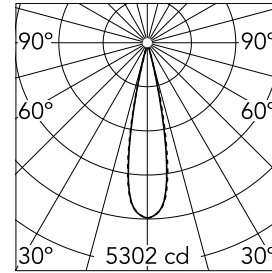

Light Shadow Surface Dali Version 4 Spots Optic Medium

03.9830.40ADA - Black/White/White

Surface luminaire with 4 LED lighting spots. Power source 220-240V incorporated.

Main specifications

| | | | |
|------------------------|-------|-----------------------|---------------------|
| Number of heads | 1 | Net lumen (lm) | 793 |
| Lamp category | LED | Mountings | Surface |
| Power (W) | 10.8W | Environment | Indoor dry location |
| CCT (K) | 3000K | | |
| CRI | 90 | | |

Optical

| | |
|-------------------------------|-----------|
| Lighting type | Direct |
| LED type | Power LED |
| Light distribution | Symmetric |
| Optical type | Medium |
| Beam angle (°) | 22 |
| Beam angle C90-270 (°) | 22 |

| Beam Angle: 22° | | |
|-----------------|-------|------|
| h(m) | E(lx) | D(m) |
| 1 | 5302 | 0.39 |
| 2 | 1325 | 0.78 |
| 3 | 589 | 1.17 |
| 4 | 331 | 1.56 |
| 5 | 212 | 1.95 |

Luminous flux luminaire
793 lm (EXTREME CUT OFF)

Physical

| | |
|--------------------|-------------------|
| Color | Black/White/White |
| Orientation | Fixed |
| Weight (kg) | 0.80 |
| Length (mm) | 146 |